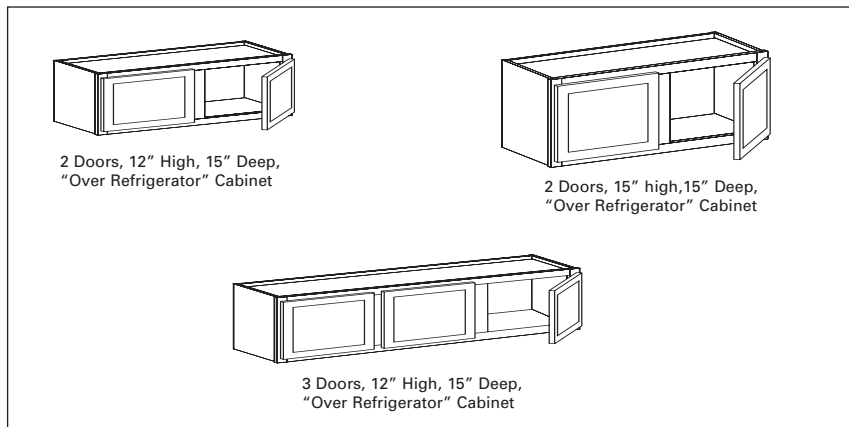

W2742	27"	12
W3042	30"	12
W3342	33"	14
W3642	36"	14
W3942	39"	15
W4242	42"	16

Note: W24-W36 Available in Pair Doors

12" High, 15" Deep Upper Wall Cabinets

2 Doors, No Middle Shelf

W301215	30"	8
W331215	33"	8
W361215	36"	10
W391215	39"	10
W421215	42"	12
W481215	48"	15

3 Doors, No Middle Shelf

W481215-3D	48"	15
------------	-----	----

15" High, 15" Deep Upper Wall

2 Doors, No Middle Shelf

W301515	30"	9
W331515	33"	10
W361515	36"	10
W391515	39"	10
W421515	42"	14

18" High, 15" Deep Upper Wall Cabinets