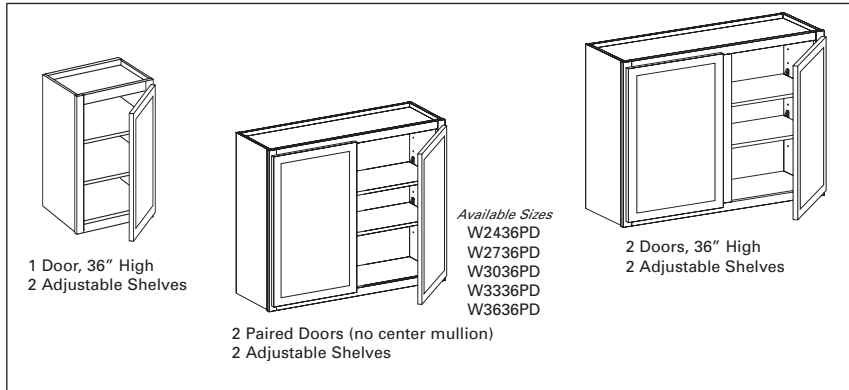

36" High, 12" Deep Upper Wall Cabinets

1 Door, 2 Adjustable Shelves

W936	9"	3
W1236	12"	5
W1536	15"	6
W1836	18"	6
W2136	21"	7
W2436	24"	8

2 Doors, 2 Adjustable Shelves

W2736	27"	9
W3036	30"	10
W3336	33"	11
W3636	36"	12
W3936	39"	13
W4236	42"	14

Note: W24-W36 Available in Pair Doors

42" High, 12" Deep Upper Wall Cabinets

1 Door, 3 Adjustable Shelves

W942	9"	5
W1242	12"	5
W1542	15"	6
W1842	18"	7
W2142	21"	8
W2442	24"	10

2 Doors, 3 Adjustable Shelves