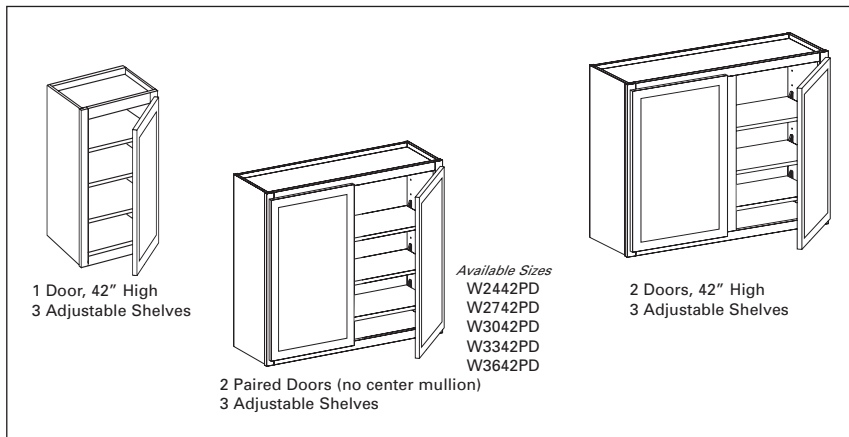

36" High, 12" Deep Upper Wall Cabinets

1 Door, 2 Adjustable Shelves

W936	9"	3
W1236	12"	5
W1536	15"	6
W1836	18"	6
W2136	21"	7
W2436	24"	8

2 Doors, 2 Adjustable Shelves

W2736	27"	9
W3036	30"	10
W3336	33"	11
W3636	36"	12
W3936	39"	13
W4236	42"	14

Note: W24-W36 Available in Pair Doors

42" High, 12" Deep Upper Wall Cabinets

1 Door, 3 Adjustable Shelves

W942	9"	5
W1242	12"	5
W1542	15"	6
W1842	18"	7
W2142	21"	8
W2442	24"	10

2 Doors, 3 Adjustable Shelves

W2742	27"	12
W3042	30"	12
W3342	33"	14
W3642	36"	14
W3942	39"	15
W4242	42"	16

Note: W24-W36 Available in Pair Doors

12" High, 15" Deep Upper Wall Cabinets

2 Doors, No Middle Shelf

W301215	30"	8
W331215	33"	8
W361215	36"	10
W391215	39"	10
W421215	42"	12
W481215	48"	15