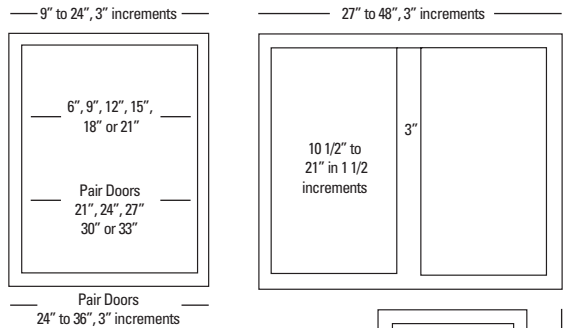

WOODMONT WALL CABINET FEATURES

WOODMONT FACE FRAME DIMENSIONS

Note: Cabinet Face Frame Stiles & Rails are 1 1/2" wide.

Standard Overlay = S/O

Full Overlay = F/O