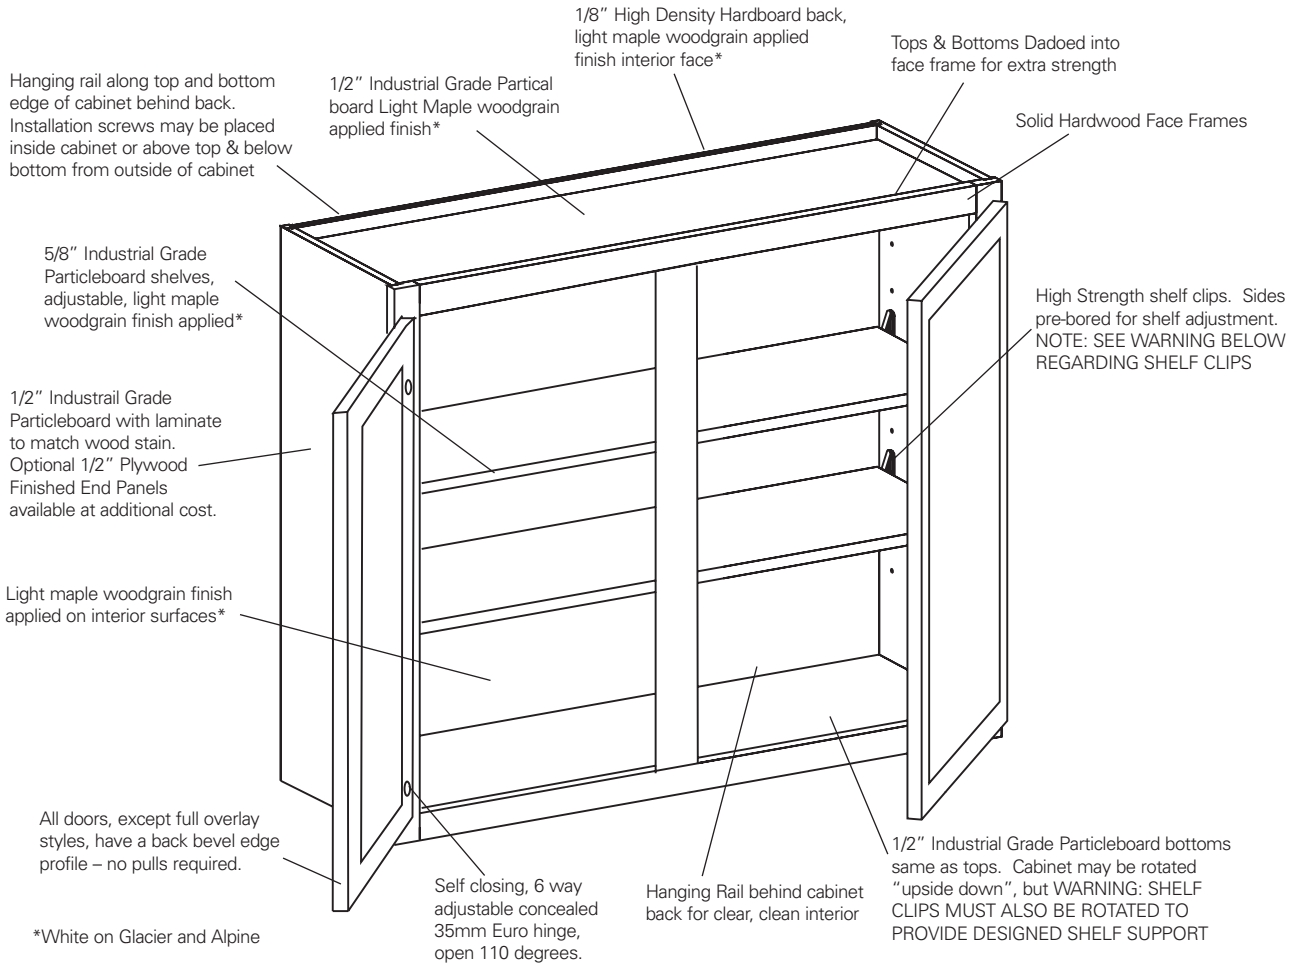

WOODMONT WALL CABINET FEATURES

WOODMONT FACE FRAME DIMENSIONS

Note: Cabinet Face Frame Stiles & Rails are 1 1/2" wide.

Standard Overlay = S/O
Full Overlay = F/O