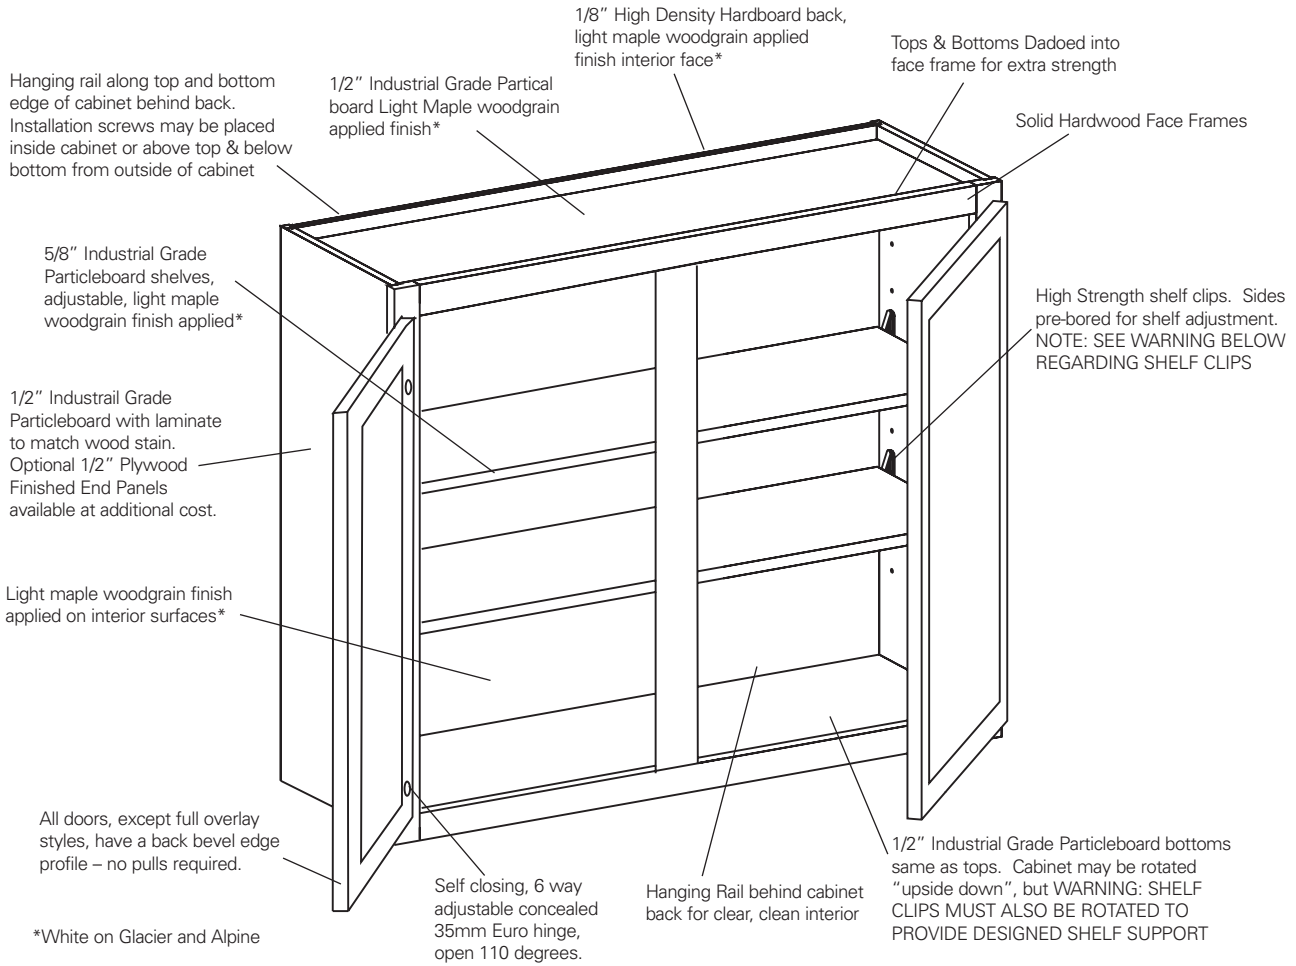

WOODMONT WALL CABINET FEATURES

WOODMONT FACE FRAME DIMENSIONS

Note: Cabinet Face Frame Stiles & Rails are 1 1/2" wide.

Standard Overlay = S/O

Full Overlay = F/O