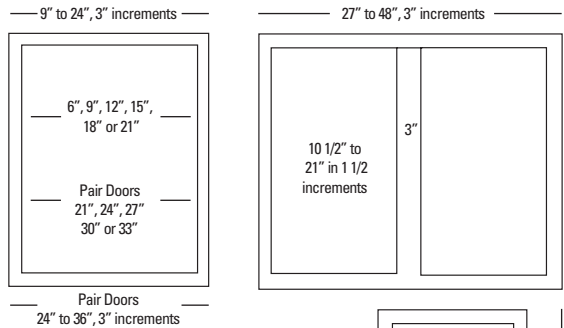

WOODMONT WALL CABINET FEATURES

WOODMONT FACE FRAME DIMENSIONS

Note: Cabinet Face Frame Stiles & Rails are 1 1/2" wide.

Standard Overlay = S/O
Full Overlay = F/O