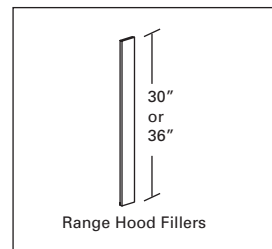

Fillers - Free Standing

Cherry, Maple & Red Oak

RHFS-30 Fillers	30" Fillers
RHFS-36 Fillers	36" Fillers