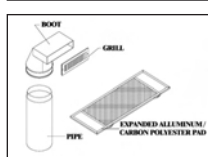

Ventilator

230 CFM Ventilator, Almond Finish, Self Contained,
Two Speed Axial Fan, Two Enclosed Cook Top Lights
RHV230CFM

30" T-Liner RHTL30

Extension Wings for 36" Unit RHLEW36

Range Hood Ductless Conversion Kit For 230 CFM Ventilator RHDK230