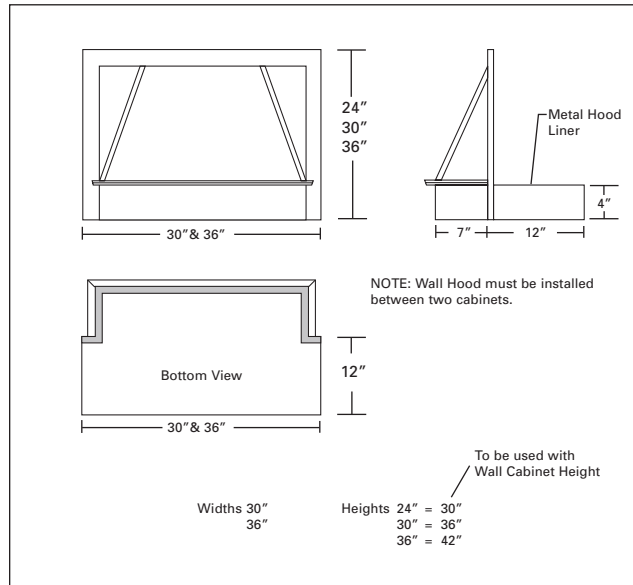

Grapevine - Between Cabinets

Cherry, Maple & Red Oak

RHBCG3024	Install Between Two 30" High Cabinets
RHBCG3030	Install Between Two 36" High Cabinets
RHBCG3036	Install Between Two 42" High Cabinets
RHBCG3624	Install Between Two 30" High Cabinets
RHBCG3630	Install Between Two 36" High Cabinets
RHBCG3636	Install Between Two 42" High Cabinets

Classic - Between Cabinets

Cherry, Maple & Red Oak

RHBCC3024	Install Between Two 30" High Cabinets
RHBCC3030	Install Between Two 36" High Cabinets
RHBCC3036	Install Between Two 42" High Cabinets
RHBCC3624	Install Between Two 30" High Cabinets
RHBCC3630	Install Between Two 36" High Cabinets
RHBCC3636	Install Between Two 42" High Cabinets

Acanthus - Between Cabinets

Cherry, Maple & Red Oak

RHBCA3024	Install Between Two 30" High Cabinets
RHBCA3030	Install Between Two 36" High Cabinets
RHBCA3036	Install Between Two 42" High Cabinets
RHBCA3624	Install Between Two 30" High Cabinets
RHBCA3630	Install Between Two 36" High Cabinets
RHBCA3636	Install Between Two 42" High Cabinets

Ventilator

230 CFM Ventilator, Almond Finish, Self Contained,
Two Speed Axial Fan, Two Enclosed Cook Top Lights
RHV230CFM

30" T-Liner RHTL30

Extension Wings for 36" Unit RHLEW36

Range Hood Ductless Conversion Kit For 230 CFM Ventilator RHDK230

Range Hood Backdraft Damper For 230 CFM Ventilator RHBD230