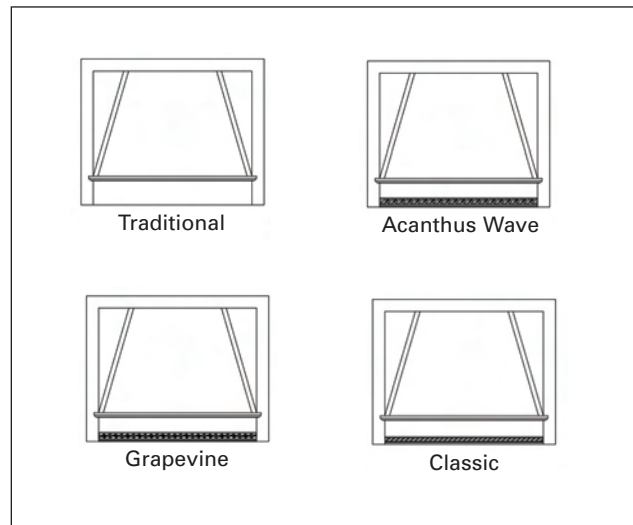

Grapevine - Between Cabinets

Cherry, Maple & Red Oak

RHBCG3024	Install Between Two 30" High Cabinets
RHBCG3030	Install Between Two 36" High Cabinets
RHBCG3036	Install Between Two 42" High Cabinets
RHBCG3624	Install Between Two 30" High Cabinets
RHBCG3630	Install Between Two 36" High Cabinets
RHBCG3636	Install Between Two 42" High Cabinets

Classic - Between Cabinets

Cherry, Maple & Red Oak

RHBCC3024	Install Between Two 30" High Cabinets
RHBCC3030	Install Between Two 36" High Cabinets
RHBCC3036	Install Between Two 42" High Cabinets
RHBCC3624	Install Between Two 30" High Cabinets
RHBCC3630	Install Between Two 36" High Cabinets
RHBCC3636	Install Between Two 42" High Cabinets

Acanthus - Between Cabinets

Cherry, Maple & Red Oak

RHBCA3024	Install Between Two 30" High Cabinets
RHBCA3030	Install Between Two 36" High Cabinets
RHBCA3036	Install Between Two 42" High Cabinets
RHBCA3624	Install Between Two 30" High Cabinets
RHBCA3630	Install Between Two 36" High Cabinets
RHBCA3636	Install Between Two 42" High Cabinets

Ventilator

230 CFM Ventilator, Almond Finish, Self Contained,
Two Speed Axial Fan, Two Enclosed Cook Top Lights
RHV230CFM

30" T-Liner RHTL30

Extension Wings for 36" Unit RHLEW36

Range Hood Ductless Conversion Kit For 230 CFM Ventilator RHDK230

Range Hood Backdraft Damper For 230 CFM Ventilator RHBD230