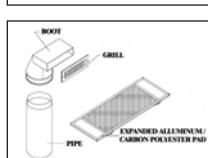

Range Hood Backdraft Damper For 230 CFM Ventilator RHBD230