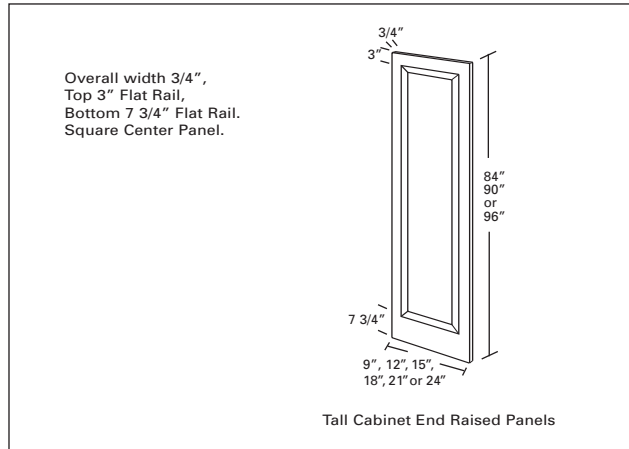

Vanity End Decorative Panels
Overall width 3/4",
(Top 3" Flat Rail, Bottom 7 3/4" Flat Rail)
Square Center Panel.

12" Deep	
VERP1230	12" x 30"
15" Deep	
VERP1530	15" x 30"
18" Deep	
VERP1830	18" x 30"
21" Deep	
VERP2130	21" x 30"
24" Deep	
VERP2430	24" x 30"

Tall Cabinet End Raised Panels
(Available 9", 12", 15", 18", 21" and 24" Deep)
Overall width 3/4",
(Top 3" Flat Rail, Bottom 7 3/4" Flat Rail)
Square Center Panel.

Example Suffix for 12" Deep Cabinets:

TERP1284	12" x 84"
TERP1290	12" x 90"
TERP1296	12" x 96"

Cabinet End Panels with Front Stile

Dishwasher End Panel

DWEP11/2	1 1/2" X 34 1/2" X 24"
DWEP3	3" X 34 1/2" X 24"
DWEP6	6" X 34 1/2" X 24"

Wall End Panels

Tapered Desk End Panel

Front and Side Matching Finish.

DKLEG3018	30"H x 18"D (3/4" Thick)
DKLEG3021	30"H x 21"D (3/4" Thick)
DKLEG3024	30"H x 24"D (3/4" Thick)
DKLEG3418	34 1/2"H x 18"D (3/4" Thick)
DKLEG3421	34 1/2"H x 21"D (3/4" Thick)
DKLEG3424	34 1/2"H x 24"D (3/4" Thick)