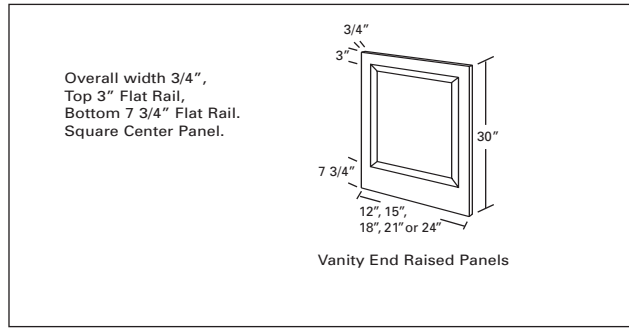

Vanity End Decorative Panels
Overall width 3/4",
(Top 3" Flat Rail, Bottom 7 3/4" Flat Rail)
Square Center Panel.

12" Deep	
VERP1230	12" x 30"
15" Deep	
VERP1530	15" x 30"
18" Deep	
VERP1830	18" x 30"
21" Deep	
VERP2130	21" x 30"
24" Deep	
VERP2430	24" x 30"

Tall Cabinet End Raised Panels
(Available 9", 12", 15", 18", 21" and 24" Deep)
Overall width 3/4",
(Top 3" Flat Rail, Bottom 7 3/4" Flat Rail)
Square Center Panel.

Example Suffix for 12" Deep Cabinets:

TERP1284	12" x 84"
TERP1290	12" x 90"
TERP1296	12" x 96"

Cabinet End Panels with Front Stile

Dishwasher End Panel

DWEP11/2	1 1/2" X 34 1/2" X 24"
DWEP3	3" X 34 1/2" X 24"
DWEP6	6" X 34 1/2" X 24"

Wall End Panels

Tapered Desk End Panel

Front and Side Matching Finish.

DKLEG3018	30"H x 18"D (3/4" Thick)
DKLEG3021	30"H x 21"D (3/4" Thick)
DKLEG3024	30"H x 24"D (3/4" Thick)
DKLEG3418	34 1/2"H x 18"D (3/4" Thick)
DKLEG3421	34 1/2"H x 21"D (3/4" Thick)
DKLEG3424	34 1/2"H x 24"D (3/4" Thick)