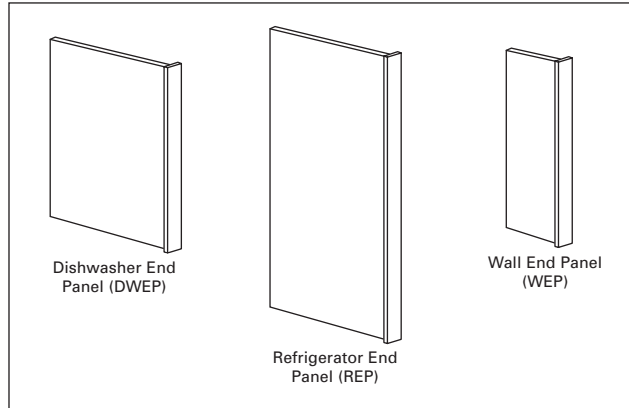

Vanity End Decorative Panels
Overall width 3/4",
(Top 3" Flat Rail, Bottom 7 3/4" Flat Rail)
Square Center Panel.

12" Deep	
VERP1230	12" x 30"
15" Deep	
VERP1530	15" x 30"
18" Deep	
VERP1830	18" x 30"
21" Deep	
VERP2130	21" x 30"
24" Deep	
VERP2430	24" x 30"

TERP1284	12" x 84"
TERP1290	12" x 90"
TERP1296	12" x 96"

Cabinet End Panels with Front Stile

Dishwasher End Panel

DWEP11/2	1 1/2" X 34 1/2" X 24"
DWEP3	3" X 34 1/2" X 24"
DWEP6	6" X 34 1/2" X 24"

Wall End Panels

WEP3X30	3" X 30" X 12"
WEP3X36	3" X 36" X 12"
WEP3X42	3" X 42" X 12"
WEP6X30	6" X 30" X 12"
WEP6X36	6" X 36" X 12"
WEP6X42	6" X 42" X 12"

Refrigerator End Panel

REP1.5X84X12	1 1/2" X 84" X 12"
REP1.5X84X24	1 1/2" X 84" X 24"
REP1.5X96X12	1 1/2" X 96" X 12"
REP1.5X96X24	1 1/2" X 96" X 24"
REP3X84X12	3" X 84" X 12"
REP3X84X24	3" X 84" X 24"
REP3X96X12	3" X 96" X 12"
REP3X96X24	3" X 96" X 24"