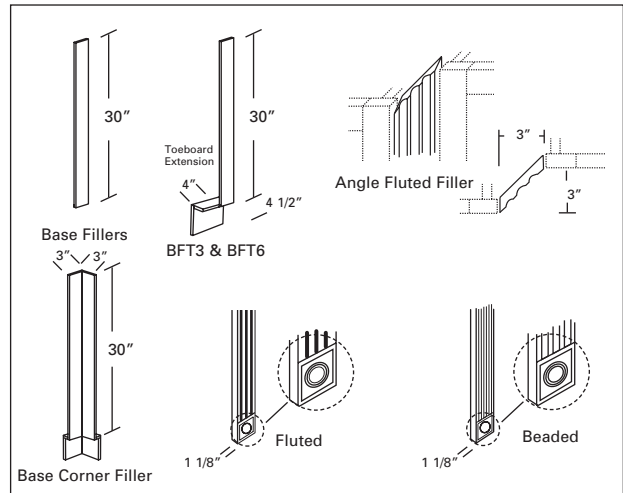

Fluted/Beaded Cabinet Fillers

FBF31	3" Wide Front Stile, 31 1/2" Tall
FBF48	3' Wide Front Stile, 48" Tall
FBF96	3' Wide Front Stile, 96" Tall

Filler Rosette Caps

FRC	Fluted Rosette Cap
BRC	Beaded Rosette Cap

Wall End Decorative Panels

(Available 9", 12", 15", 18", 21" and 24" Deep)
 Overall width 1 1/2", 45 Degree Corner (Top 3" Flat, Center is Round and Fluted, Bottom 3" Flat)

Example Suffix for 12" Deep Cabinets:

WEDP1212	12" x 12"
WEDP1215	12" x 15"
WEDP1218	12" x 18"
WEDP1224	12" x 24"
WEDP1230	12" x 30"
WEDP1236	12" x 36"
WEDP1242	12" x 42"
WEDP1248	12" x 48"
WEDP1260	12" x 60"

Base End Decorative Panels

Overall width 1 1/2", 45 Degree Corner (Top 3" Flat, Center is Round and Fluted, Bottom 7 1/2" Flat)
 Square Center Panel, Full Height (No Toekick Notch)
 Specify L or R when Ordering.