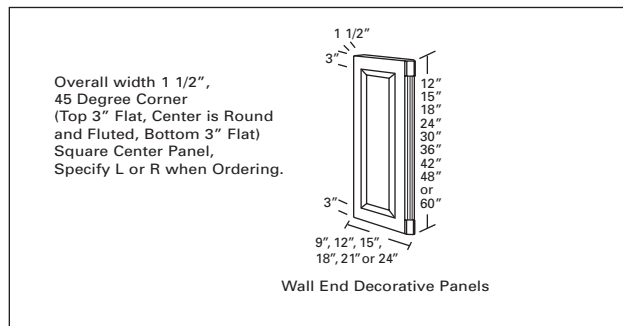

Tall Fillers

BFT3X84	3" x 84"
BFT3X96	3" x 96"
BFT6X84	6" x 84"
BFT6X96	6" x 96"

Wall Fillers

WF11/2X30	1 1/2" x 30"
WF3X30	3" x 30"
WF6X30	6" x 30"
WF11/2X42	1 1/2" x 42"
WF3X42	3" x 42"
WF6X42	6" x 42"

Wall End Decorative Panels

(Available 9", 12", 15", 18", 21" and 24" Deep)
 Overall width 1 1/2", 45 Degree Corner (Top 3" Flat, Center is Round and Fluted, Bottom 3" Flat)

Example Suffix for 12" Deep Cabinets:

WEDP1212	12" x 12"
WEDP1215	12" x 15"
WEDP1218	12" x 18"
WEDP1224	12" x 24"
WEDP1230	12" x 30"
WEDP1236	12" x 36"
WEDP1242	12" x 42"
WEDP1248	12" x 48"
WEDP1260	12" x 60"

Base End Decorative Panels

Overall width 1 1/2", 45 Degree Corner (Top 3" Flat, Center is Round and Fluted, Bottom 7 1/2" Flat)
 Square Center Panel, Full Height (No Toekick Notch)
 Specify L or R when Ordering.