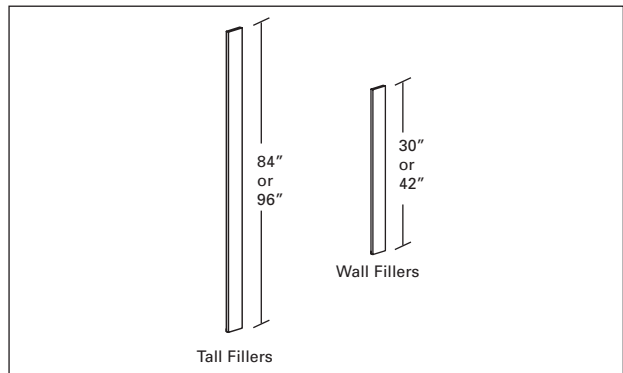

Fluted/Beaded Cabinet Fillers

FBF31	3" Wide Front Stile, 31 1/2" Tall
FBF48	3' Wide Front Stile, 48" Tall
FBF96	3' Wide Front Stile, 96" Tall

Filler Rosette Caps

FRC	Fluted Rosette Cap
BRC	Beaded Rosette Cap

Tall Fillers

BFT3X84	3" x 84"
BFT3X96	3" x 96"
BFT6X84	6" x 84"
BFT6X96	6" x 96"

Wall Fillers

WF11/2X30	1 1/2" x 30"
WF3X30	3" x 30"
WF6X30	6" x 30"
WF11/2X42	1 1/2" x 42"
WF3X42	3" x 42"
WF6X42	6" x 42"

Wall End Decorative Panels

(Available 9", 12", 15", 18", 21" and 24" Deep)
 Overall width 1 1/2", 45 Degree Corner (Top 3" Flat, Center is Round and Fluted, Bottom 3" Flat)

Example Suffix for 12" Deep Cabinets:

WEDP1212	12" x 12"
WEDP1215	12" x 15"
WEDP1218	12" x 18"
WEDP1224	12" x 24"
WEDP1230	12" x 30"
WEDP1236	12" x 36"
WEDP1242	12" x 42"
WEDP1248	12" x 48"
WEDP1260	12" x 60"

Base End Decorative Panels

Overall width 1 1/2", 45 Degree Corner (Top 3" Flat, Center is Round and Fluted, Bottom 7 1/2" Flat)
 Square Center Panel, Full Height (No Toekick Notch)
 Specify L or R when Ordering.