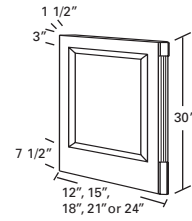

**Vanity End Decorative Panels**

Overall width 1 1/2", 45 Degree Corner (Top 3" Flat, Center is Round and Fluted, Bottom 7 1/2" Flat)  
 Square Center Panel, Full Height (No Toekick Notch)  
 Specify L or R when Ordering.

<b>12" Deep</b>	
VEDP1230	12" x 30"
<b>15" Deep</b>	
VEDP1530	15" x 30"
<b>18" Deep</b>	
VEDP1830	18" x 30"
<b>21" Deep</b>	
VEDP2130	21" x 30"
<b>24" Deep</b>	
VEDP2430	24" x 30"

Overall width 1 1/2",  
 45 Degree Corner  
 (Top 3" Flat, Center is Round  
 and Fluted, Bottom 7 1/2" Flat)  
 Square Center Panel,  
 Full Height (No Toekick Notch)  
 Specify L or R when Ordering

Vanity End Decorative Panels

**Tall Cabinet End Decorative Panels**

(Available 9", 12", 15", 18", 21" and 24" Deep)  
 Overall width 1 1/2", 45 Degree Corner (Top 3" Flat, Center is Round and Fluted, Bottom 7 1/2" Flat)  
 Square Center Panel, Full Height (No Toekick Notch)  
 Specify L or R when Ordering.

**Example Suffix for 12" Deep Cabinets:**

TEDP1284	12" x 84"
TEDP1290	12" x 90"
TEDP1296	12" x 96"

Overall width 1 1/2",  
 45 Degree Corner  
 (Top 3" Flat, Center is Round  
 and Fluted, Bottom 7 1/2" Flat)  
 Square Center Panel,  
 Full Height (No Toekick Notch)  
 Specify L or R when Ordering