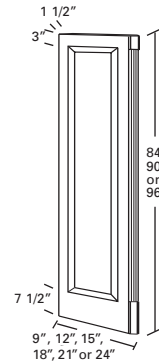

**Vanity End Decorative Panels**

Overall width 1 1/2", 45 Degree Corner (Top 3" Flat, Center is Round and Fluted, Bottom 7 1/2" Flat)  
 Square Center Panel, Full Height (No Toekick Notch)  
 Specify L or R when Ordering.

<b>12" Deep</b>	
VEDP1230	12" x 30"
<b>15" Deep</b>	
VEDP1530	15" x 30"
<b>18" Deep</b>	
VEDP1830	18" x 30"
<b>21" Deep</b>	
VEDP2130	21" x 30"
<b>24" Deep</b>	
VEDP2430	24" x 30"

Overall width 1 1/2",  
 45 Degree Corner  
 (Top 3" Flat, Center is Round  
 and Fluted, Bottom 7 1/2" Flat)  
 Square Center Panel,  
 Full Height (No Toekick Notch)  
 Specify L or R when Ordering

Vanity End Decorative Panels

**Tall Cabinet End Decorative Panels**

(Available 9", 12", 15", 18", 21" and 24" Deep)  
 Overall width 1 1/2", 45 Degree Corner (Top 3" Flat, Center is Round and Fluted, Bottom 7 1/2" Flat)  
 Square Center Panel, Full Height (No Toekick Notch)  
 Specify L or R when Ordering.

**Example Suffix for 12" Deep Cabinets:**

TEDP1284	12" x 84"
TEDP1290	12" x 90"
TEDP1296	12" x 96"

Overall width 1 1/2",  
 45 Degree Corner  
 (Top 3" Flat, Center is Round  
 and Fluted, Bottom 7 1/2" Flat)  
 Square Center Panel,  
 Full Height (No Toekick Notch)  
 Specify L or R when Ordering