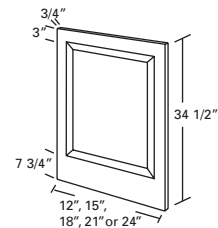

Base End Raised Panels