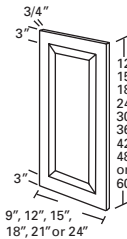

Vanity End Decorative Panels

**Tall Cabinet End Decorative Panels**

(Available 9", 12", 15", 18", 21" and 24" Deep)  
 Overall width 1 1/2", 45 Degree Corner (Top 3" Flat, Center is Round and Fluted, Bottom 7 1/2" Flat)  
 Square Center Panel, Full Height (No Toekick Notch)  
 Specify L or R when Ordering.

**Example Suffix for 12" Deep Cabinets:**

TEDP1284	12" x 84"
TEDP1290	12" x 90"
TEDP1296	12" x 96"

Overall width 1 1/2",  
 45 Degree Corner  
 (Top 3" Flat, Center is Round  
 and Fluted, Bottom 7 1/2" Flat)  
 Square Center Panel,  
 Full Height (No Toekick Notch)  
 Specify L or R when Ordering

Tall Cabinet End Decorative Panels

**Wall End Raised Panels**

(Available 9", 12", 15", 18", 21" and 24" Deep)  
 Overall width 3/4", (Top 3" Flat Rail, Bottom 3" Flat Rail)  
 Square Center Panel.

**Example Suffix for 12" Deep Cabinets:**

WERP1212	12" x 12"
WERP1215	12" x 15"
WERP1218	12" x 18"
WERP1224	12" x 24"
WERP1230	12" x 30"
WERP1236	12" x 36"
WERP1242	12" x 42"
WERP1248	12" x 48"
WERP1260	12" x 60"

Overall width 3/4",  
 Top 3" Flat Rail,  
 Bottom 3" Flat Rail.  
 Square Center Panel.