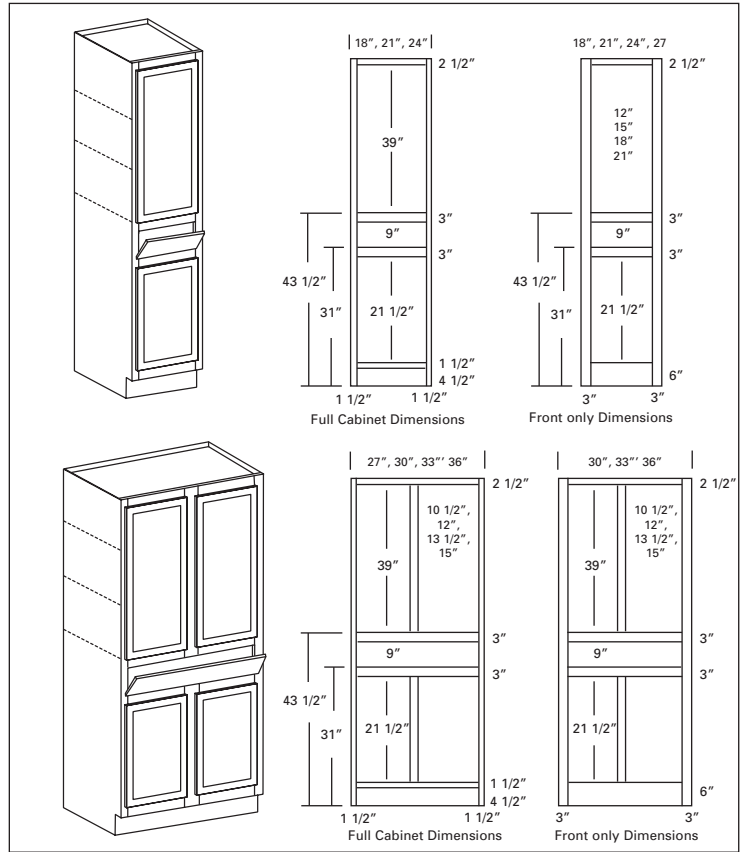

**Bath Linen 84" High,
12" Deep Cabinet with Hamper Door**

1 Door Above, 1 Door Below Hamper

LHC1884-12	18"	14
LHC2184-12	21"	16
LHC2484-12	24"	18

2 Doors Above, 2 Doors Below Hamper

LHC2784-12	27"	22
LHC3084-12	30"	24
LHC3384-12	33"	24
LHC3684-12	36"	27

21" Deep Cabinet with Hamper Door

1 Door Above, 1 Door Below Hamper

LHC1884-21	18"	26
LHC2184-21	21"	30
LHC2484-21	24"	34

2 Doors Above, 2 Doors Below Hamper

LHC2784-21	27"	40
LHC3084-21	30"	42
LHC3384-21	33"	44
LHC3684-21	36"	49

Front Only, 84" High w/Hamper Door

3" Wide Sides Stiles, trimmable 1 1/2" each

1 Door Above, 1 Door Below Hamper

LHF1884	18"	9
LHF2184	21"	9
LHF2484	24"	9
LHF2784	27"	9

2 Doors Above, 2 Doors Below Hamper

LHF3084	30"	9
LHF3384	33"	9
LHF3684	36"	9

Bath Linen 96" High,

12" Deep Cabinet with Hamper Door

2 Doors Above, 1 Door Below Hamper

LHC1896-12	18"	16
LHC2196-12	21"	18
LHC2496-12	24"	21

4 Doors Above, 2 Doors Below Hamper