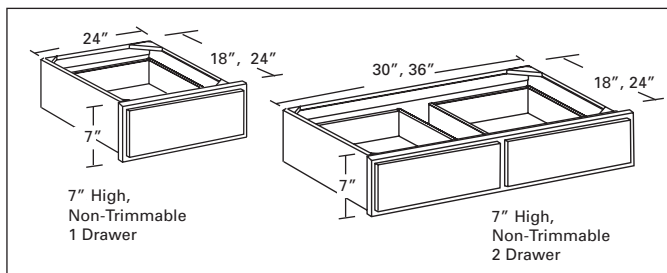

7" High,
Non-Trimmmable
1 Drawer

7" High,
Non-Trimmmable
2 Drawer

**Full Overlay Knee Space Drawer Unit
(Available 18", 24" Deep)**

7" High, Non-Trimmmable

6" High One Piece Drawer Front,

FODSK24	24"	3
FODSK30	30"	4
FODSK36	36"	5