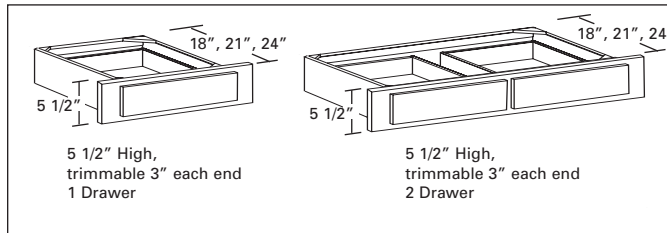

30" High Cabinet Front Only
3" Wide Side Stiles,
Trimmmable 1 1/2" each side,
2 Drawer Front, 2 Door

Over Commode Towel Cabinet

Surface Mount, 9" Deep, 36" High

TWL2436	24"	8
TWL3036	30"	10

Open shelf interior finish matches exterior

Surface Mount,
9" Deep, 36" High
24" & 30" Wide

Medicine Cabinet, Recessed Mount

Wall cut out is 14" wide x 2"
less than overall Height MC (Depth of 2x4 wall)

16" Overall Width

MC1621	21"	4
MC1631	31"	5

Wall cut out is
14" wide x 2" less
than overall Height
(Depth of 2x4 wall)

Magazine Rack Cabinet, Recessed Mount

Wall cut out is 14" wide x 2"
less than overall Height MR (Depth of 2x4 wall)

16" Overall Width

MR1621	21"	2
MR1631	31"	2

Wall cut out is
14" wide x 2" less
than overall Height
(Depth of 2x4 wall)