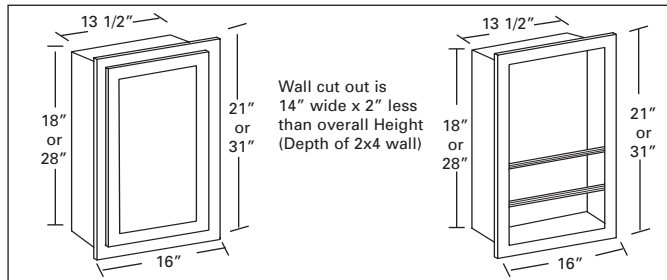

VSF30	30"	4
VSF36	36"	4
VSF39	39"	5
VSF42	42"	5
VSF45	45"	6
VSF48	48"	6

Order Floor Separately (SFB36 or SFB48)

30" High Cabinet Front Only
3" Wide Side Stiles,
Trimmmable 1 1/2" each side,
1 Drawer Front, 1 Door

30" High Cabinet Front Only
3" Wide Side Stiles,
Trimmmable 1 1/2" each side,
2 Drawer Front, 2 Door

Over Commode Towel Cabinet

Surface Mount, 9" Deep, 36" High

TWL2436	24"	8
TWL3036	30"	10

Open shelf interior finish matches exterior

Surface Mount,
9" Deep, 36" High
24" & 30" Wide

Medicine Cabinet, Recessed Mount

Wall cut out is 14" wide x 2"
less than overall Height MC (Depth of 2x4 wall)

16" Overall Width

MC1621	21"	4
MC1631	31"	5

Wall cut out is
14" wide x 2" less
than overall Height
(Depth of 2x4 wall)

Magazine Rack Cabinet, Recessed Mount

Wall cut out is 14" wide x 2"
less than overall Height MR (Depth of 2x4 wall)

16" Overall Width

MR1621	21"	2
MR1631	31"	2

Wall cut out is
14" wide x 2" less
than overall Height
(Depth of 2x4 wall)