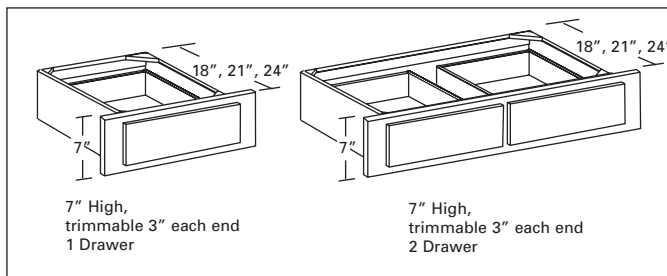

5 1/2" High,
trimmmable 3" each end
1 Drawer

5 1/2" High,
trimmmable 3" each end
2 Drawer

**Bath Vanity Desk Knee Space Drawer Unit
(Available 18", 21", 24" Deep)**

Trimmmable 3" each end, 7" High

21" Deep, 1 Drawer with 5" High Front

VDSK24	24"	3
VDSK30	30"	4
VDSK36	36"	5

21" Deep, 2 Drawers with 5" High Fronts

VDSK42	42"	6
VDSK48	48"	7