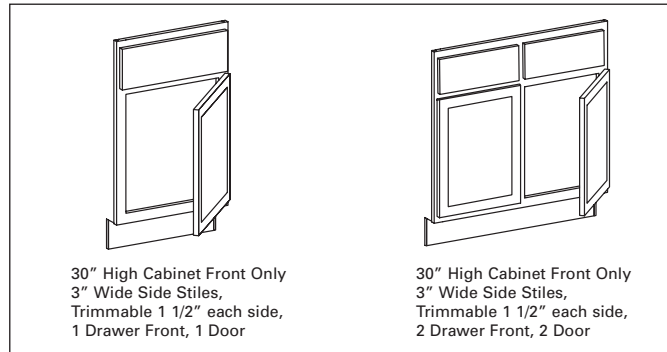

**Bath Vanity Combination Sink Bowl
30" High Cabinet Front Only**

3" Wide Side Stiles,
Trimmmable 1 1/2" each side,
1 Drawer Front, 1 Door

VSF18	18"	2
VSF21	21"	2
VSF24	24"	3
VSF27	27"	3

2 Drawer Fronts, 2 Doors

VSF30	30"	4
VSF36	36"	4
VSF39	39"	5
VSF42	42"	5
VSF45	45"	6
VSF48	48"	6

Order Floor Separately (SFB36 or SFB48)

30" High Cabinet Front Only
3" Wide Side Stiles,
Trimmmable 1 1/2" each side,
1 Drawer Front, 1 Door

30" High Cabinet Front Only
3" Wide Side Stiles,
Trimmmable 1 1/2" each side,
2 Drawer Front, 2 Door

Over Commode Towel Cabinet

Surface Mount, 9" Deep, 36" High

TWL2436	24"	8
TWL3036	30"	10

Open shelf interior finish matches exterior