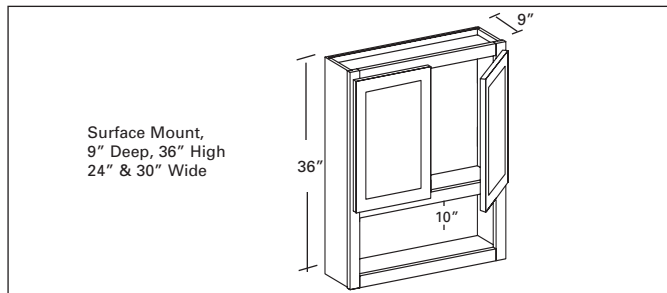

**Bath Vanity Combination Sink Bowl
30" High Cabinet Front Only**

3" Wide Side Stiles,
Trimmmable 1 1/2" each side,
1 Drawer Front, 1 Door

VSF18	18"	2
VSF21	21"	2
VSF24	24"	3
VSF27	27"	3

2 Drawer Fronts, 2 Doors

VSF30	30"	4
VSF36	36"	4
VSF39	39"	5
VSF42	42"	5
VSF45	45"	6
VSF48	48"	6

Order Floor Separately (SFB36 or SFB48)

30" High Cabinet Front Only
3" Wide Side Stiles,
Trimmmable 1 1/2" each side,
1 Drawer Front, 1 Door

30" High Cabinet Front Only
3" Wide Side Stiles,
Trimmmable 1 1/2" each side,
2 Drawer Front, 2 Door

Over Commode Towel Cabinet

Surface Mount, 9" Deep, 36" High

TWL2436	24"	8
TWL3036	30"	10

Open shelf interior finish matches exterior