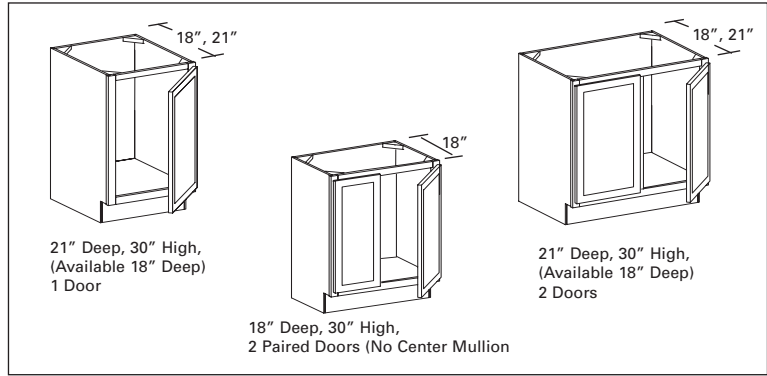

**Bath Vanity Sink Full Height Door
(Available 18" Deep)**

21" Deep, 30" High,

1 Door

VSB18FD	18"	10
VSB21FD	21"	12
VSB24FD	24"	13

2 Doors

VSB27FD	27"	16
VSB30FD	30"	18
VSB33FD	33"	20
VSB36FD	36"	21
VSB39FD	39"	23
VSB42FD	42"	25
VSB45FD	45"	26
VSB48FD	48"	28

18" Deep, 30" High, Full Height,
2 Paired Doors (No Center Mullion)
VSB2418FDPD 24" 13

**Bath Vanity Combination Sink Bowl/
Drawer Cabinet (Available 18" Deep)
& (34 1/2" High)**

21" Deep, 30" High,

2 Drawers, 2 Doors, 1 Front

VSBC36	36"	19
VSBC39	39"	20
VSBC42	42"	21
VSBC45	45"	23
VSBC48	48"	25

2 Drawers, 3 Doors, 1 Front

VSBC54	54"	28
--------	-----	----

2 Drawers, 4 Doors, 2 Fronts

VSBC60	60"	31
--------	-----	----

**Bath Vanity Combination Sink Bowl
For Offset Bowl (Designate L or R
Bowl/Plumbing Position)
Available 18" Deep) & (34 1/2" High)**

1 Drawers, 3 Doors, 2 Fronts

VSBCL54	54"	28
---------	-----	----

2 Drawers, 4 Doors, 2 Fronts

VSBCL60	60"	31
---------	-----	----

VSBCL60	60"	31
---------	-----	----

**Bath Vanity Combination Sink Bowl/
Drawer Stack 21" Deep, 30" High
(Designates L or R Door/Plumbing Position),
(Available 18" Deep) & (34 1/2" High)**