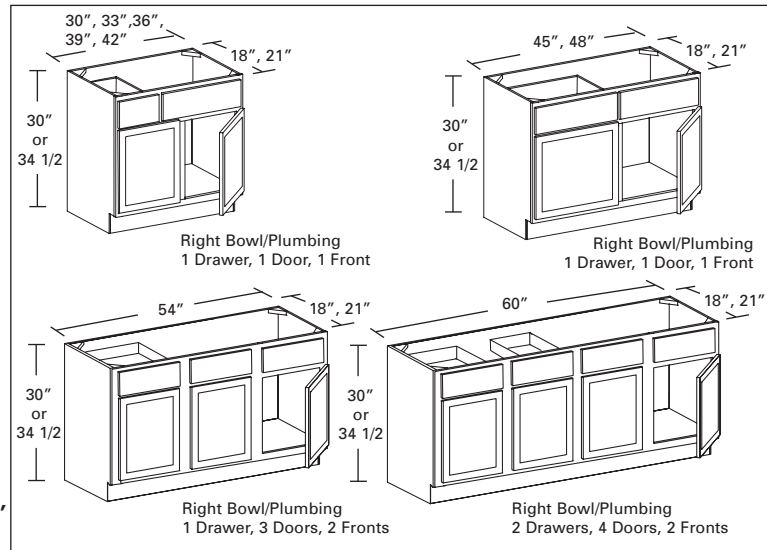

18" Deep, 30" High, Full Height,
2 Paired Doors (No Center Mullion)
VSB2418FDPD 24" 13

**Bath Vanity Combination Sink Bowl/
Drawer Cabinet (Available 18" Deep)
& (34 1/2" High)**

21" Deep, 30" High,

2 Drawers, 2 Doors, 1 Front

VSBC36	36"	19
VSBC39	39"	20
VSBC42	42"	21
VSBC45	45"	23
VSBC48	48"	25

2 Drawers, 3 Doors, 1 Front

VSBC54	54"	28
--------	-----	----

2 Drawers, 4 Doors, 2 Fronts

VSBC60	60"	31
--------	-----	----

**Bath Vanity Combination Sink Bowl
For Offset Bowl (Designate L or R
Bowl/Plumbing Position)
Available 18" Deep) & (34 1/2" High)**

21" Deep, 30" High,

1 Drawer, 2 Doors, 1 Front

VSBCL30	30"	16
VSBCL30	30"	16
VSBCL33	33"	17
VSBCL33	33"	17
VSBCL36	36"	19
VSBCL36	36"	19
VSBCL39	39"	20
VSBCL39	39"	20
VSBCL42	42"	21
VSBCL42	42"	21
VSBCL45	45"	23
VSBCL45	45"	23
VSBCL48	48"	25
VSBCL48	48"	25

1 Drawers, 3 Doors, 2 Fronts

VSBCL54	54"	28
---------	-----	----

2 Drawers, 4 Doors, 2 Fronts

VSBCL60	60"	31
---------	-----	----

VSBCL60	60"	31
---------	-----	----

**Bath Vanity Combination Sink Bowl/
Drawer Stack 21" Deep, 30" High
(Designates L or R Door/Plumbing Position),
(Available 18" Deep) & (34 1/2" High)**