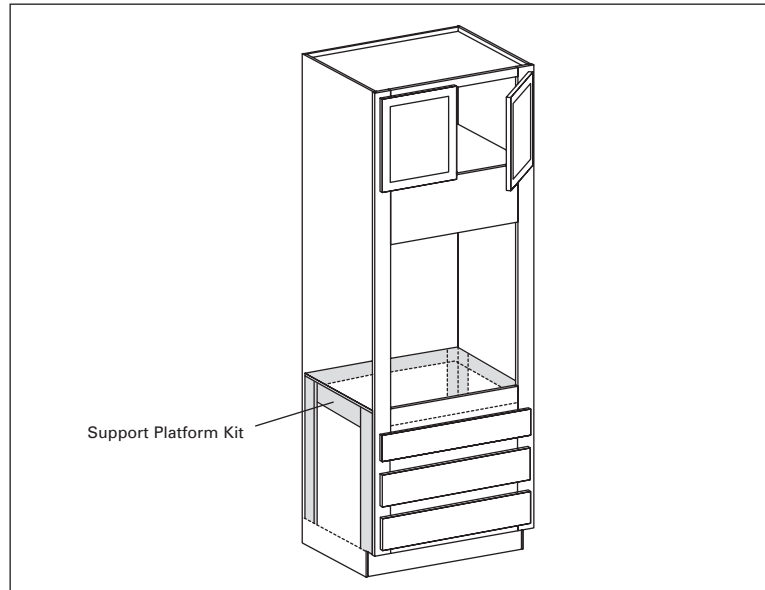

**Under Counter Oven Cabinet**

**34 1/2" High, Opening field trimmable**  
 UCOC3034            30"    17

**Oven Support Platform Kit**

**Fits inside cabinet. Adjust height by field cutting support legs. Designed to be field assembled and attached to cabinet interior**

OVSP27	27"	2
OVSP30	30"	2
OVSP33	33"	2

**Oven Support Platform Kit**

**For use with OVSP, above, to install two separate ovens in the same cabinet. Designed to field assemble and attach to cabinet interior**

DODK27	27"	2
DODK30	30"	2
DODK33	33"	2