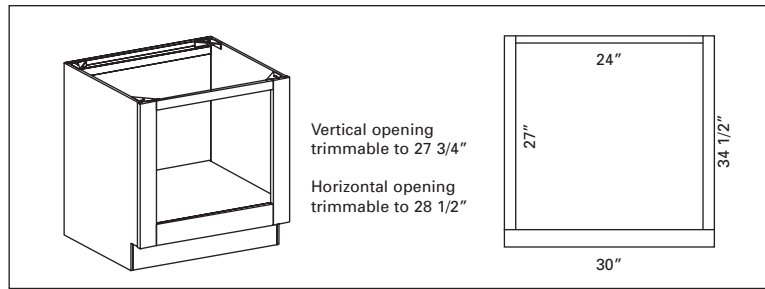

**Under Counter Oven Cabinet**

**34 1/2" High, Opening field trimmable**  
 UCOC3034            30"    17

**Oven Support Platform Kit**

**Fits inside cabinet. Adjust height by field cutting support legs. Designed to be field assembled and attached to cabinet interior**