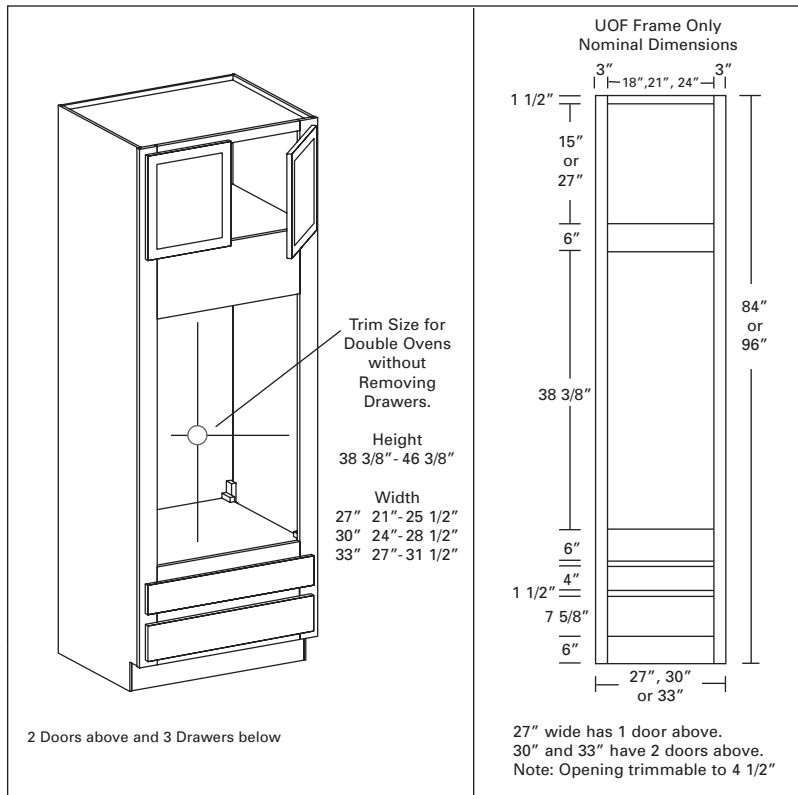

2 Doors Above, 2 Drawer Fronts Below

UOFD3096	30"	7
UOFD3396	33"	8

Cabinet or appliance Installer must trim oven opening(s) to fit oven(s) selected.