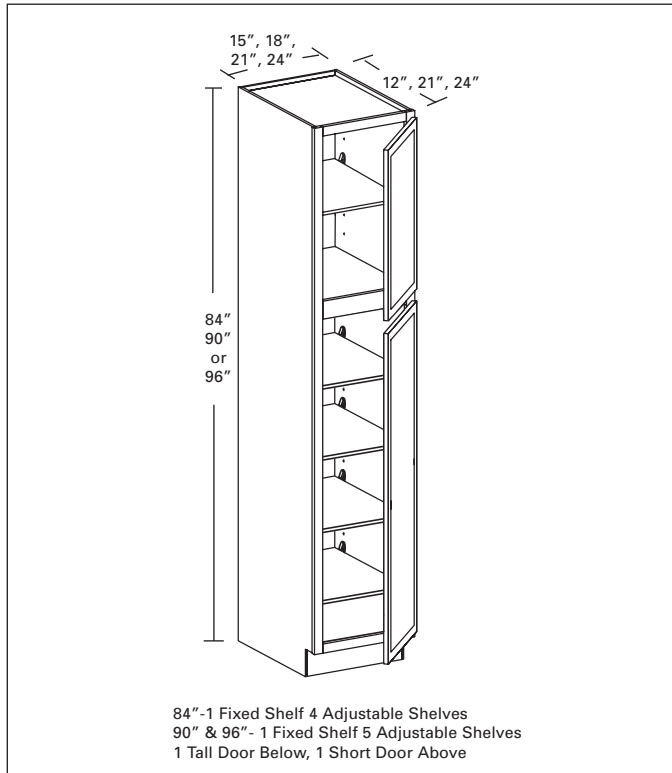

Utility Tall Cabinet, 84, 90, 96 High 24" Deep

Also Available 12 & 21 Deep

1 Fixed Shelf 4 Adjustable Shelves

1 Tall Door Below, 1 Short Door Above

84" High

UC1584-24	15"	25
UC1884-24	18"	26
UC2184-24	21"	30
UC2484-24	24"	34

1 Fixed Shelf 5 Adjustable Shelves

90" High

UC1590-24	15"	30
UC1890-24	18"	30
UC2190-24	21"	35
UC2490-24	24"	35

1 Fixed Shelf 5 Adjustable Shelves

96" High

UC1596-24	15"	29
UC1896-24	18"	30
UC2196-24	21"	35
UC2496-24	24"	38

Utility Tall Cabinet, 84, 90, 96 High 24" Deep

Also Available 12 & 21 Deep

1 Fixed Shelf 4 Adjustable Shelves

2 Tall Doors Below, 2 Short Doors Above

84" High

UC2784-24	27"	39
UC3084-24	30"	48
UC3384-24	33"	49
UC3684-24	36"	52

1 Fixed Shelf 5 Adjustable Shelves

90" High

UC2790-24	27"	46
UC3090-24	30"	46
UC3390-24	33"	55
UC3690-24	36"	56

96" High

UC2796-24	27"	46
UC3096-24	30"	48
UC3396-24	33"	55
UC3696-24	36"	56

Pair Doors, No Center Mullions