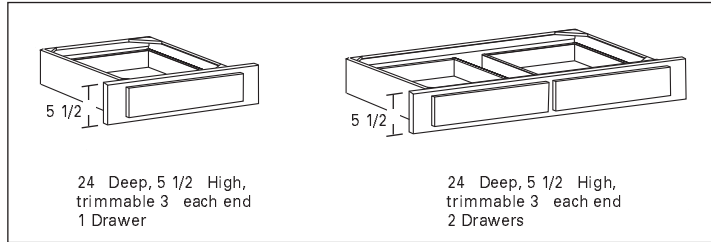

**Knee Space Desk Drawer Unit**

**24 Deep, 7 High, trimmable 3 each end**

**1 Drawer**

VDSK2424	24	4
VDSK3024	30	4
VDSK3624	36	4

**2 Drawers**

VDSK4224	42	4
VDSK4824	48	4

**Knee Space Desk Pencil Drawer Unit**

**24 Deep, 5 1/2 High, trimmable 3 each end**

**1 Drawer**

PDSK2424	24	4
PDSK3024	30	4
PDSK3624	36	4

**2 Drawers**

PDSK4224	42	4
PDSK4824	48	4

**Full Overlay Knee Space Drawer Unit (Available 18 , 24 Deep)**