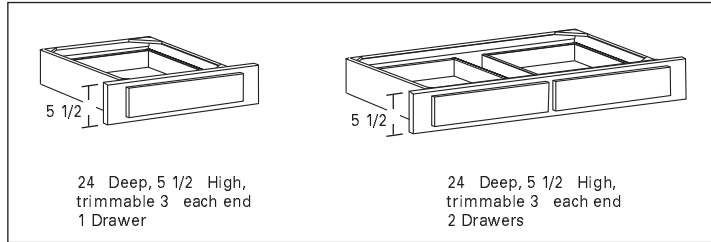

**Knee Space Desk Drawer Unit**

**24 Deep, 7 High, trimmable 3 each end**

**1 Drawer**

|          |    |   |
|----------|----|---|
| VDSK2424 | 24 | 4 |
| VDSK3024 | 30 | 4 |
| VDSK3624 | 36 | 4 |

**2 Drawers**

|          |    |   |
|----------|----|---|
| VDSK4224 | 42 | 4 |
| VDSK4824 | 48 | 4 |

**Knee Space Desk Pencil Drawer Unit**

**24 Deep, 5 1/2 High, trimmable 3 each end**

**1 Drawer**

|          |    |   |
|----------|----|---|
| PDSK2424 | 24 | 4 |
| PDSK3024 | 30 | 4 |
| PDSK3624 | 36 | 4 |

**2 Drawers**

|          |    |   |
|----------|----|---|
| PDSK4224 | 42 | 4 |
| PDSK4824 | 48 | 4 |

**Full Overlay Knee Space Drawer Unit (Available 18 , 24 Deep)**

**7 High, Non Trimmable**

**6 High Five Piece Drawer Front,**