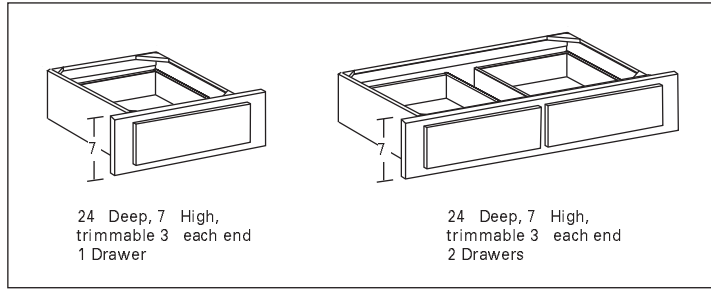

**Knee Space Desk Drawer Unit**

**24 Deep, 7 High, trimmable 3 each end**

**1 Drawer**

VDSK2424	24	4
VDSK3024	30	4
VDSK3624	36	4

**2 Drawers**

VDSK4224	42	4
VDSK4824	48	4

**Knee Space Desk Pencil Drawer Unit**

**24 Deep, 5 1/2 High, trimmable 3 each end**

**1 Drawer**

PDSK2424	24	4
PDSK3024	30	4
PDSK3624	36	4

**2 Drawers**

PDSK4224	42	4
PDSK4824	48	4

**Full Overlay Knee Space Drawer Unit (Available 18 , 24 Deep)**