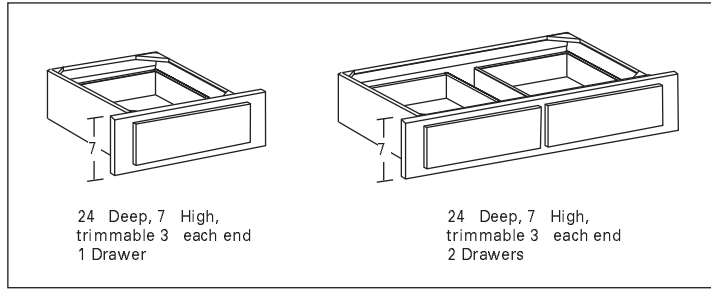

**Knee Space Desk Drawer Unit**

**24 Deep, 7 High, trimmable 3 each end**

**1 Drawer**

|          |    |   |
|----------|----|---|
| VDSK2424 | 24 | 4 |
| VDSK3024 | 30 | 4 |
| VDSK3624 | 36 | 4 |

**2 Drawers**

|          |    |   |
|----------|----|---|
| VDSK4224 | 42 | 4 |
| VDSK4824 | 48 | 4 |

**Knee Space Desk Pencil Drawer Unit**

**24 Deep, 5 1/2 High, trimmable 3 each end**

**1 Drawer**

|          |    |   |
|----------|----|---|
| PDSK2424 | 24 | 4 |
| PDSK3024 | 30 | 4 |
| PDSK3624 | 36 | 4 |