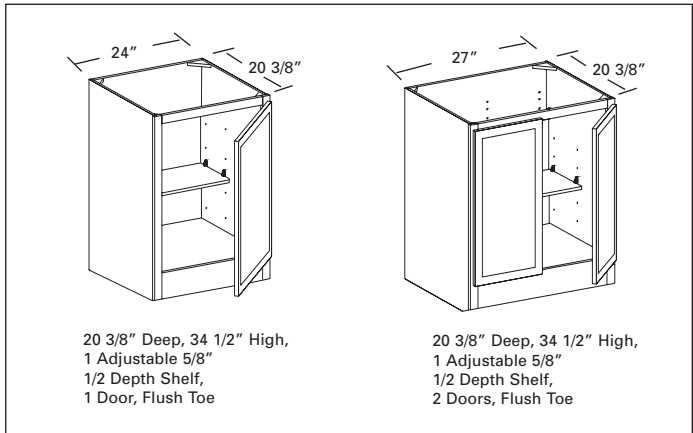

Kitchen Peninsula Starter Base Cabinets

34 1/2" High, 20 3/8" Deep

1 Full Height Door

1 Adjustable Shelf, Recessed Toe Kick,

1 Door

BCS2420FD 24" 15

2 Doors

BCS2720FD 27" 16

Kitchen Peninsula Starter Base Cabinets

34 1/2" High, 20 3/8" Deep

1 Full Height Door

1 Adjustable Shelf, Flush Toe,

1 Door

BCS2420FDFT 24" 15

2 Doors

BCS2720FDFT 27" 16

Kitchen Peninsula Base Cabinet,

Double Face, 34 1/2" High

1 Full Depth Adjustable Shelf, Recessed Toe Kick

Front & Back, Front Face: 1 Drawer, 1 Door,

Rear Face: 1 False Front, 1 Door

PB12 12" 8

PB15 15" 10