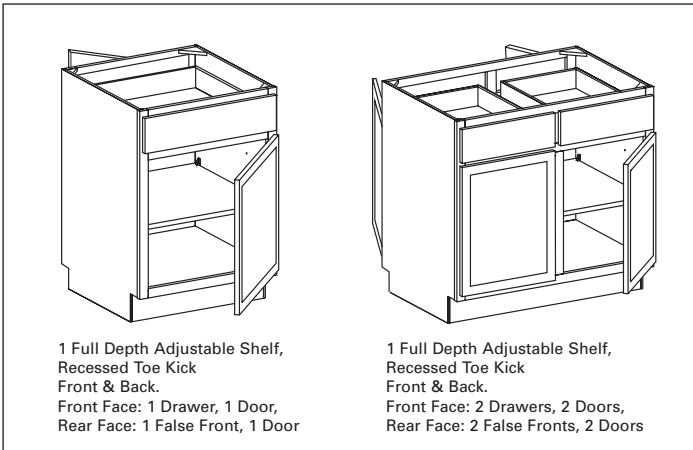

Kitchen Peninsula Starter Base Cabinets

34 1/2" High, 20 3/8" Deep

1 Full Height Door

1 Adjustable Shelf, Flush Toe,

1 Door

BCS2420FDFT 24" 15

2 Doors

BCS2720FDFT 27" 16

Kitchen Peninsula Base Cabinet,

Double Face, 34 1/2" High

1 Full Depth Adjustable Shelf, Recessed Toe Kick

Front & Back, Front Face: 1 Drawer, 1 Door,

Rear Face: 1 False Front, 1 Door

PB12 12" 8

PB15 15" 10

PB18 18" 11

PB21 21" 13

PB24 24" 15

Front Face: 2 Drawers, 2 Doors,

Rear Face: 2 False Fronts, 2 Doors

PB27 27" 16

PB30 30" 18

PB33 33" 20

PB36 36" 21

PB39 39" 23

PB42 42" 25

PB45 45" 26

PB48 48" 28

Kitchen Peninsula Sink Base Cabinet,

Double Face, 34 1/2" High

Recessed Toe Kick Front & Back