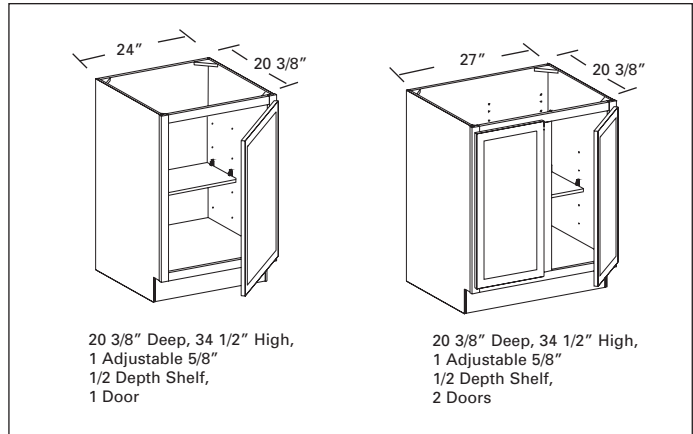

Kitchen Peninsula Starter Base Cabinets

34 1/2" High, 20 3/8" Deep

1 Full Height Door

1 Adjustable Shelf, Recessed Toe Kick,

1 Door

BCS2420FD 24" 15

2 Doors

BCS2720FD 27" 16

Kitchen Peninsula Starter Base Cabinets

34 1/2" High, 20 3/8" Deep

1 Full Height Door

1 Adjustable Shelf, Flush Toe,

1 Door

BCS2420FDFT 24" 15

2 Doors

BCS2720FDFT 27" 16

Kitchen Peninsula Base Cabinet,

Double Face, 34 1/2" High

1 Full Depth Adjustable Shelf, Recessed Toe Kick

Front & Back, Front Face: 1 Drawer, 1 Door,

Rear Face: 1 False Front, 1 Door

PB12 12" 8

PB15 15" 10

PB18 18" 11

PB21 21" 13

PB24 24" 15

Front Face: 2 Drawers, 2 Doors,

Rear Face: 2 False Fronts, 2 Doors

PB27 27" 16

PB30 30" 18

PB33 33" 20