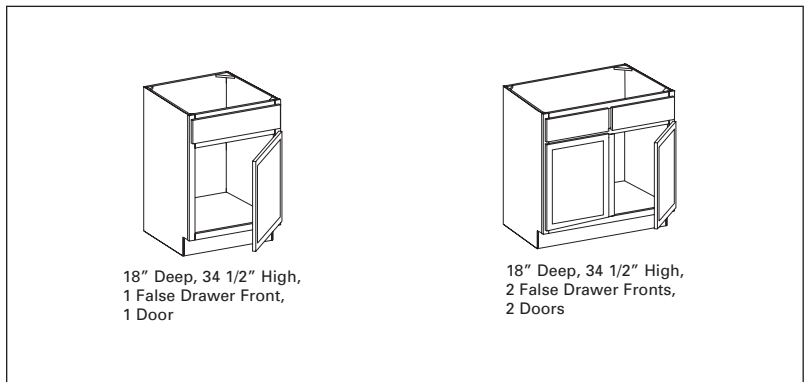

Base End Cabinet Full Height Door

34 1/2" High

Note: Specify Left or Right

BEC12L	12"	7
BEC12R	12"	7

Kitchen Sink Base Cabinet

24" Deep, 34 1/2" High,

1 False Drawer Front, 1 Door

SB15	15"	10
SB18	18"	11
SB21	21"	13
SB24	24"	15

2 False Drawer Fronts, 2 Doors

SB27	27"	16
SB30	30"	18
SB33	33"	20
SB36	36"	21
SB39	39"	23
SB42	42"	25
SB45	45"	26
SB48	48"	28

1 False Drawer Fronts, 2 Pair Doors,
No Center Mullion

SB24PD	24"	15
SB27PD	27"	16

Kitchen Sink Base Cabinet

18" Deep, 34 1/2" High,

1 False Drawer Front, 1 Door

SB1818	18"	11
SB2118	21"	13
SB2418	24"	15

2 False Drawer Fronts, 2 Doors

SB2718	27"	16
SB3018	30"	18
SB3318	33"	20
SB3618	36"	21
SB3918	39"	23
SB4218	42"	25
SB4518	45"	26
SB4818	48"	28

**Kitchen Sink Base
Combination Cabinets**

34 1/2" High, 24" Deep,

1 Drawer Above at each end,
2 Drawer Fronts Above Center,
4 Doors Below

SBC54	54"	31
SBC60	60"	35

Kitchen Diagonal Sink Cabinet

34 1/2" High