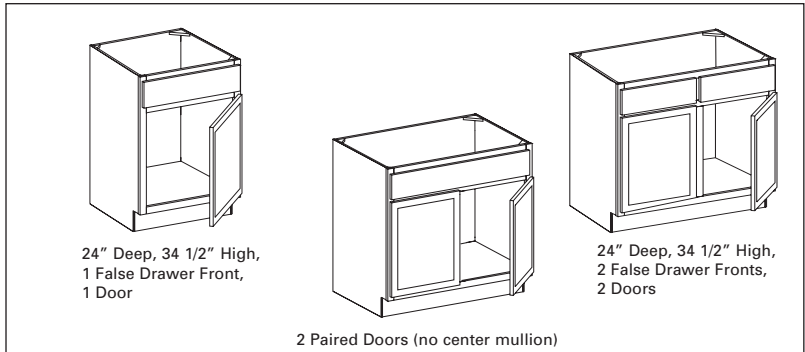

Base End Cabinet Full Height Door

34 1/2" High

Note: Specify Left or Right

BEC12L	12"	7
BEC12R	12"	7

Kitchen Sink Base Cabinet

24" Deep, 34 1/2" High,

1 False Drawer Front, 1 Door

SB15	15"	10
SB18	18"	11
SB21	21"	13
SB24	24"	15

2 False Drawer Fronts, 2 Doors

SB27	27"	16
SB30	30"	18
SB33	33"	20
SB36	36"	21
SB39	39"	23
SB42	42"	25
SB45	45"	26
SB48	48"	28

1 False Drawer Fronts, 2 Pair Doors,
No Center Mullion

SB24PD	24"	15
SB27PD	27"	16

Kitchen Sink Base Cabinet

18" Deep, 34 1/2" High,

1 False Drawer Front, 1 Door

SB1818	18"	11
SB2118	21"	13
SB2418	24"	15

2 False Drawer Fronts, 2 Doors

SB2718	27"	16
SB3018	30"	18
SB3318	33"	20
SB3618	36"	21
SB3918	39"	23
SB4218	42"	25
SB4518	45"	26
SB4818	48"	28