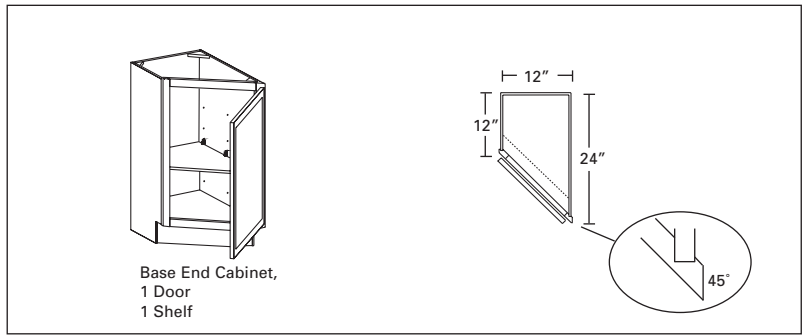

Base End Cabinet Full Height Door

34 1/2" High

Note: Specify Left or Right

BEC12L	12"	7
BEC12R	12"	7

Kitchen Sink Base Cabinet

24" Deep, 34 1/2" High,

1 False Drawer Front, 1 Door

SB15	15"	10
SB18	18"	11
SB21	21"	13
SB24	24"	15

2 False Drawer Fronts, 2 Doors

SB27	27"	16
SB30	30"	18
SB33	33"	20
SB36	36"	21
SB39	39"	23
SB42	42"	25
SB45	45"	26
SB48	48"	28

1 False Drawer Fronts, 2 Pair Doors,
No Center Mullion

SB24PD	24"	15
SB27PD	27"	16

Kitchen Sink Base Cabinet

18" Deep, 34 1/2" High,

1 False Drawer Front, 1 Door

SB1818	18"	11
SB2118	21"	13
SB2418	24"	15

2 False Drawer Fronts, 2 Doors

SB2718	27"	16
SB3018	30"	18
SB3318	33"	20
SB3618	36"	21
SB3918	39"	23
SB4218	42"	25
SB4518	45"	26
SB4818	48"	28