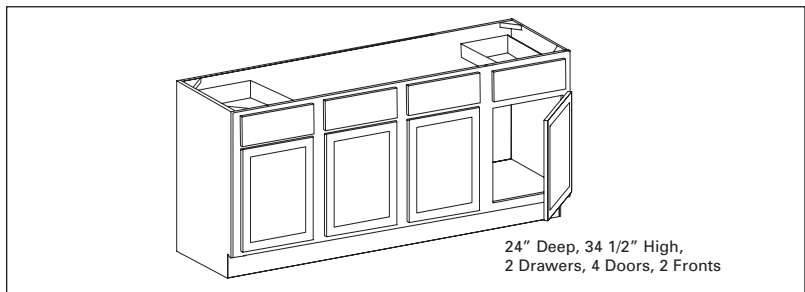

Base End Cabinet Full Height Door

34 1/2" High

Note: Specify Left or Right

BEC12L	12"	7
BEC12R	12"	7

Kitchen Sink Base Cabinet

24" Deep, 34 1/2" High,

1 False Drawer Front, 1 Door

SB15	15"	10
SB18	18"	11
SB21	21"	13
SB24	24"	15

Kitchen Sink Base Cabinet

18" Deep, 34 1/2" High,

1 False Drawer Front, 1 Door

SB1818	18"	11
SB2118	21"	13
SB2418	24"	15

2 False Drawer Fronts, 2 Doors

SB2718	27"	16
SB3018	30"	18
SB3318	33"	20
SB3618	36"	21
SB3918	39"	23
SB4218	42"	25
SB4518	45"	26
SB4818	48"	28

**Kitchen Sink Base
Combination Cabinets**

34 1/2" High, 24" Deep,

1 Drawer Above at each end,
2 Drawer Fronts Above Center,
4 Doors Below

SBC54	54"	31
SBC60	60"	35

Kitchen Diagonal Sink Cabinet

34 1/2" High