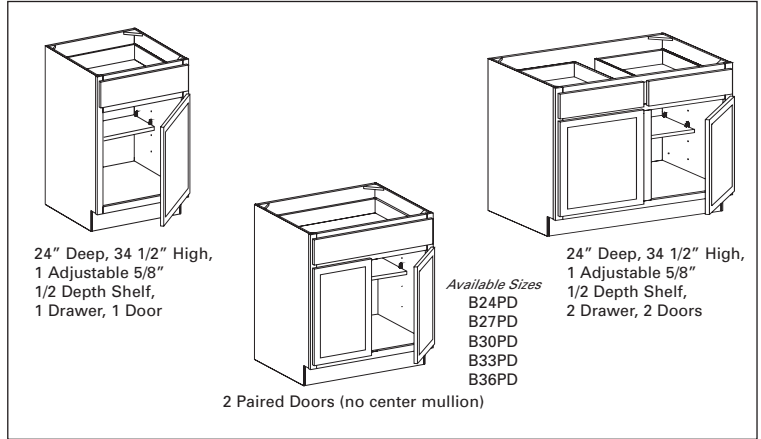

Base Cabinets Have One 5/8", 1/2 Depth Adjustable Shelf

Tray Base Kitchen Cabinet

24" Deep, 34 1/2" High

Full Height Door, Center Tray Divider

TB9	9"	6
TB12	12"	8

Kitchen Base Cabinet

24" Deep, 34 1/2" High, 1 Adjustable 5/8"

1/2 Depth Shelf, 1 Drawer, 1 Door

B9	9"	6
B12	12"	8
B15	15"	10
B18	18"	11
B21	21"	13
B24	24"	15

2 Drawers, 2 Doors

B27	27"	16
B30	30"	18
B33	33"	20
B36	36"	21
B39	39"	23
B42	42"	25
B45	45"	26
B48	48"	28

Note: W24-W36 Available in Pair Doors

Kitchen Full Door Cabinet

24" Deep, 34 1/2" High, 1 Adjustable 5/8"

1/2 Depth Shelf, 1 Door

B12FD	12"	8
B15FD	15"	10
B18FD	18"	11
B21FD	21"	13
B24FD	24"	15

2 Doors, No Drawers

B27FD	27"	16
B30FD	30"	18
B33FD	33"	20
B36FD	36"	21
B39FD	39"	23
B42FD	42"	25
B45FD	45"	26
B48FD	48"	28