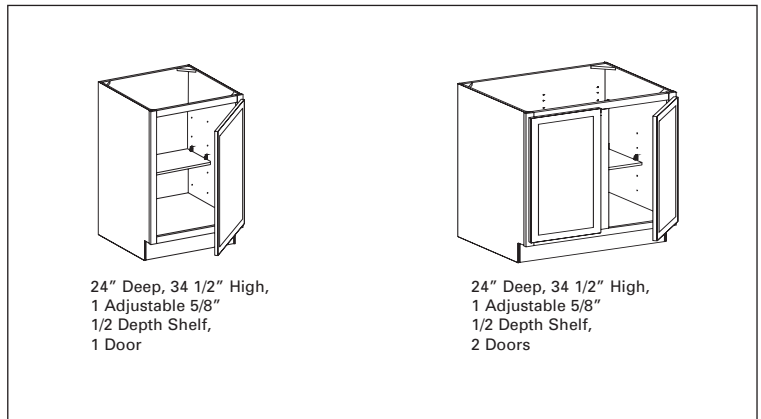

Base Cabinets Have One 5/8", 1/2 Depth Adjustable Shelf

Tray Base Kitchen Cabinet

24" Deep, 34 1/2" High

Full Height Door, Center Tray Divider

TB9	9"	6
TB12	12"	8

Kitchen Base Cabinet

24" Deep, 34 1/2" High, 1 Adjustable 5/8"

1/2 Depth Shelf, 1 Drawer, 1 Door

B9	9"	6
B12	12"	8
B15	15"	10
B18	18"	11
B21	21"	13
B24	24"	15

2 Drawers, 2 Doors

B27	27"	16
B30	30"	18
B33	33"	20
B36	36"	21
B39	39"	23
B42	42"	25
B45	45"	26
B48	48"	28

Note: W24-W36 Available in Pair Doors

Kitchen Full Door Cabinet

24" Deep, 34 1/2" High, 1 Adjustable 5/8"

1/2 Depth Shelf, 1 Door

B12FD	12"	8
B15FD	15"	10
B18FD	18"	11
B21FD	21"	13
B24FD	24"	15

2 Doors, No Drawers

B27FD	27"	16
B30FD	30"	18
B33FD	33"	20
B36FD	36"	21
B39FD	39"	23
B42FD	42"	25
B45FD	45"	26
B48FD	48"	28

Kitchen Full Height Door Cabinet

12" Deep, 34 1/2" High, 1 Adjustable Shelf

1 Door, No Drawer

B1212FD	12"	8
B1512FD	15"	10
B1812FD	18"	11
B2112FD	21"	13
B2412FD	24"	15

2 Doors, No Drawer

B2712FD	27"	16
B3012FD	30"	18
B3312FD	33"	20
B3612FD	36"	21
B3912FD	39"	23
B4212FD	42"	25
B4512FD	45"	26
B4812FD	48"	28