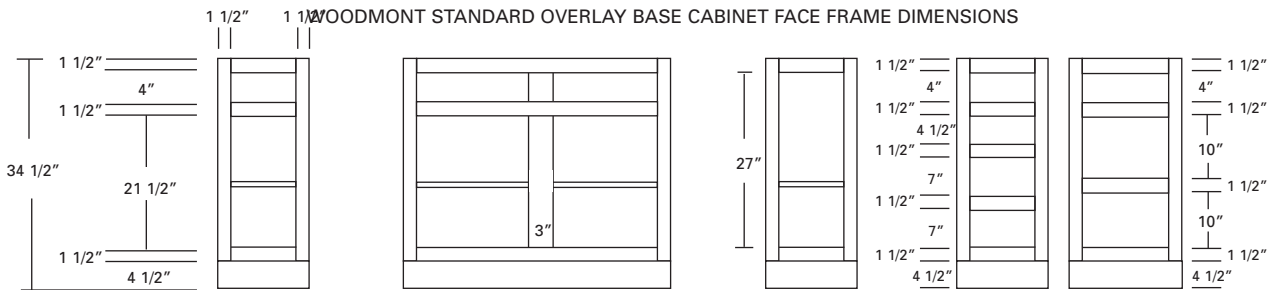

## WOODMONT STANDARD OVERLAY BASE CABINET FACE FRAME DIMENSIONS

## WOODMONT FULL OVERLAY BASE CABINET FACE FRAME DIMENSIONS