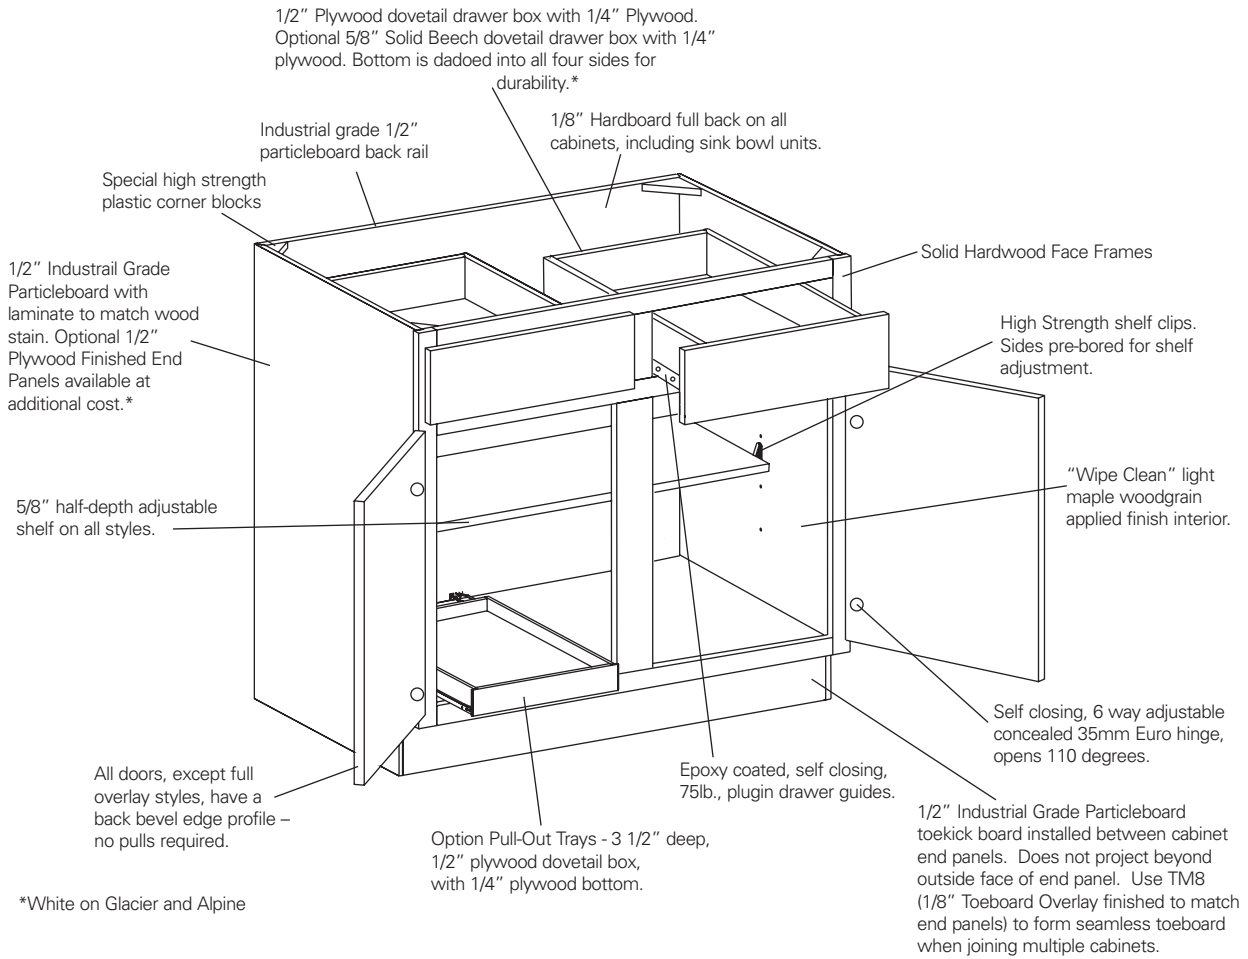

# WOODMONT KITCHEN BASE CABINETS

\*White on Glacier and Alpine

## WOODMONT STANDARD OVERLAY BASE CABINET FACE FRAME DIMENSIONS

## WOODMONT FULL OVERLAY BASE CABINET FACE FRAME DIMENSIONS