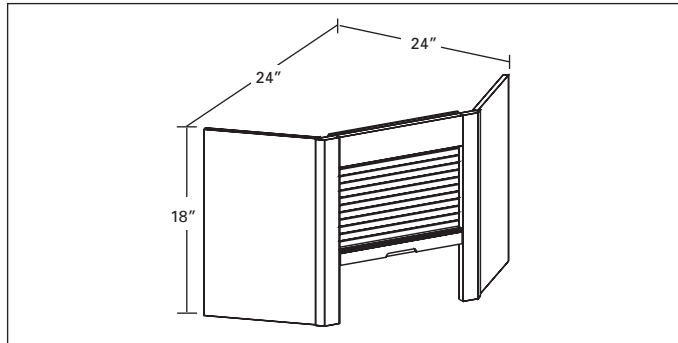

12" Deep Wall End Cabinets

24" & 24 1/2" High, 1 Fixed Shelf

WEC1224 12" 2 *F/O = 24" High*
S/O = 24 1/2" High

30" High, 2 Fixed Shelves

WEC1230 12" 2

36" High, 2 Fixed Shelves

WEC1236 12" 2

42" High, 2 Fixed Shelves

WEC1242 12" 2

Appliance Garage

18" High, Roll Up Tambor Door

Corner Unit Fits Under CWC2430 or CWC2442

CAG2418 24" 2

CAG2718 27" 2

Appliance Garage

Straight Unit Fits Under 12" Deep Upper Wall Cabinets

SAG1518 15" 2

SAG1818 18" 2

SAG2118 21" 2

SAG2418 24" 2

SAG3018 30" 2

Mail Slots, 6" High, 12" Deep

Install Under Upper Wall Cabinets

MS24 24" 2