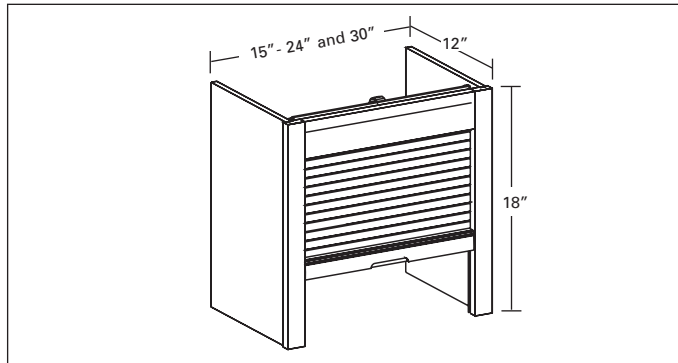

12" Deep Wall End Cabinets

24" & 24 1/2" High, 1 Fixed Shelf

WEC1224 12" 2 *F/O = 24" High*
S/O = 24 1/2" High

30" High, 2 Fixed Shelves

WEC1230 12" 2

36" High, 2 Fixed Shelves

WEC1236 12" 2

42" High, 2 Fixed Shelves

WEC1242 12" 2

Appliance Garage

18" High, Roll Up Tambor Door

Corner Unit Fits Under CWC2430 or CWC2442

CAG2418 24" 2

CAG2718 27" 2

Appliance Garage

Straight Unit Fits Under 12" Deep Upper Wall Cabinets

SAG1518 15" 2

SAG1818 18" 2

SAG2118 21" 2

SAG2418 24" 2

SAG3018 30" 2

Mail Slots, 6" High, 12" Deep

Install Under Upper Wall Cabinets

MS24 24" 2