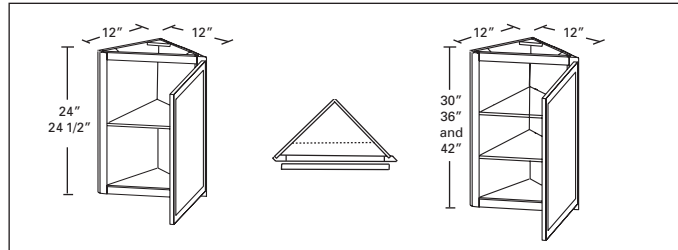

12" Deep Wall End Cabinets

24" & 24 1/2" High, 1 Fixed Shelf

WEC1224 12" 2 *F/O = 24" High*
S/O = 24 1/2" High

30" High, 2 Fixed Shelves

WEC1230 12" 2

36" High, 2 Fixed Shelves

WEC1236 12" 2

42" High, 2 Fixed Shelves

WEC1242 12" 2

Appliance Garage

18" High, Roll Up Tambor Door

Corner Unit Fits Under CWC2430 or CWC2442

CAG2418 24" 2

CAG2718 27" 2

Appliance Garage

Straight Unit Fits Under 12" Deep Upper Wall Cabinets

SAG1518 15" 2

SAG1818 18" 2

SAG2118 21" 2

SAG2418 24" 2

SAG3018 30" 2

Mail Slots, 6" High, 12" Deep

Install Under Upper Wall Cabinets

MS24 24" 2