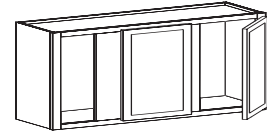

**18" High, 12" Deep Blind Corner Upper Cabinet**

**1 Door, No Shelf**

BW2418	24"	4
BW3018	30"	5
BW3618	36"	6

**2 Doors, No Shelf**

BW4218	42"	7
BW4818	48"	8

Blind Wall Upper, 1 Door, no middle shelf  
Can be pulled 4 1/2"

Blind Wall Upper, 2 Doors, no middle shelf  
Can be pulled 4 1/2"

**24" & 24 1/2" High, 12" Deep Blind Corner Upper Cabinet**

**1 Door, 1 Adjustable Shelf**

BW2424	24"	6	
BW2724	27"	7	<i>F/O = 24" High</i>
BW3024	30"	7	<i>S/O = 24 1/2" High</i>
BW3624	36"	8	

**2 Doors, 1 Adjustable Shelf**

BW3924	39"	10
BW4224	42"	10
BW4824	48"	11

Blind Corner Wall Upper  
1 Door, 1 Adjustable Shelf  
Can be pulled 4 1/2"

Blind Corner Wall Upper  
2 Doors, 1 Adjustable Shelf  
Can be pulled 4 1/2"