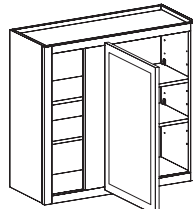

**18" High, 12" Deep Blind Corner Upper Cabinet**

**1 Door, No Shelf**

BW2418	24"	4
BW3018	30"	5
BW3618	36"	6

**2 Doors, No Shelf**

BW4218	42"	7
BW4818	48"	8

Blind Wall Upper, 1 Door, no middle shelf  
Can be pulled 4 1/2"

Blind Wall Upper, 2 Doors, no middle shelf  
Can be pulled 4 1/2"

**24" & 24 1/2" High, 12" Deep Blind Corner Upper Cabinet**

**1 Door, 1 Adjustable Shelf**

BW2424	24"	6	
BW2724	27"	7	<i>F/O = 24" High</i>
BW3024	30"	7	<i>S/O = 24 1/2" High</i>
BW3624	36"	8	

**2 Doors, 1 Adjustable Shelf**

BW3924	39"	10
BW4224	42"	10
BW4824	48"	11

Blind Corner Wall Upper  
1 Door, 1 Adjustable Shelf  
Can be pulled 4 1/2"

Blind Corner Wall Upper  
2 Doors, 1 Adjustable Shelf  
Can be pulled 4 1/2"

**30" High, 12" Deep Blind Corner Upper Cabinet**

**1 Door, 2 Adjustable Shelves**

BW2430	24"	7
BW2730	27"	8
BW3030	30"	9
BW3330	33"	9
BW3630	36"	10

**2 Doors, 2 Adjustable Shelves**

BW3930	39"	11
BW4230	42"	12
BW4530	45"	12
BW4830	48"	13