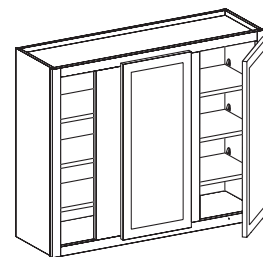

**1 Door, 2 Adjustable Shelves**

BW2436	24"	8
BW2736	27"	10
BW3036	30"	10
BW3336	33"	11
BW3636	36"	12

**2 Doors, 2 Adjustable Shelves**

BW3936	39"	13
BW4236	42"	14

Blind Corner Wall Upper  
1 Door, 2 Adjustable Shelves  
Can be pulled 4 1/2"

Blind Corner Wall Upper  
2 Doors, 2 Adjustable Shelves  
Can be pulled 4 1/2"

**42" High, 12" Deep Blind Corner Upper Cabinet**

**1 Door, 3 Adjustable Shelves**

BW2442	24"	10
BW2742	27"	11
BW3042	30"	12
BW3342	33"	13
BW3642	36"	14

**2 Doors, 3 Adjustable Shelves**

BW3942	39"	15
BW4242	42"	16

Blind Corner Wall Upper  
1 Door, 3 Adjustable Shelves  
Can be pulled 4 1/2"

Blind Corner Wall Upper  
2 Doors, 3 Adjustable Shelves  
Can be pulled 4 1/2"