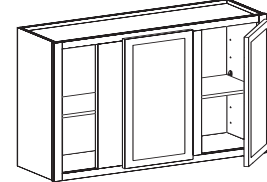

**18" High, 12" Deep Blind Corner Upper Cabinet**

**1 Door, No Shelf**

BW2418	24"	4
BW3018	30"	5
BW3618	36"	6

**2 Doors, No Shelf**

BW4218	42"	7
BW4818	48"	8

Blind Wall Upper, 1 Door, no middle shelf  
Can be pulled 4 1/2"

Blind Wall Upper, 2 Doors, no middle shelf  
Can be pulled 4 1/2"

**24" & 24 1/2" High, 12" Deep Blind Corner Upper Cabinet**

**1 Door, 1 Adjustable Shelf**

BW2424	24"	6	
BW2724	27"	7	<i>F/O = 24" High</i>
BW3024	30"	7	<i>S/O = 24 1/2" High</i>
BW3624	36"	8	

**2 Doors, 1 Adjustable Shelf**

BW3924	39"	10
BW4224	42"	10
BW4824	48"	11

Blind Corner Wall Upper  
1 Door, 1 Adjustable Shelf  
Can be pulled 4 1/2"

Blind Corner Wall Upper  
2 Doors, 1 Adjustable Shelf  
Can be pulled 4 1/2"

**30" High, 12" Deep Blind Corner Upper Cabinet**

**1 Door, 2 Adjustable Shelves**

BW2430	24"	7
BW2730	27"	8
BW3030	30"	9
BW3330	33"	9
BW3630	36"	10

**2 Doors, 2 Adjustable Shelves**

BW3930	39"	11
BW4230	42"	12
BW4530	45"	12
BW4830	48"	13