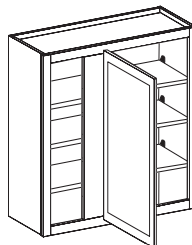

Blind Corner Wall Upper  
1 Door, 2 Adjustable Shelves  
Can be pulled 4 1/2"

Blind Corner Wall Upper  
2 Doors, 2 Adjustable Shelves  
Can be pulled 4 1/2"

**36" High, 12" Deep Blind Corner Upper Cabinet**

**1 Door, 2 Adjustable Shelves**

BW2436	24"	8
BW2736	27"	10
BW3036	30"	10
BW3336	33"	11
BW3636	36"	12

**2 Doors, 2 Adjustable Shelves**

BW3936	39"	13
BW4236	42"	14

Blind Corner Wall Upper  
1 Door, 2 Adjustable Shelves  
Can be pulled 4 1/2"

Blind Corner Wall Upper  
2 Doors, 2 Adjustable Shelves  
Can be pulled 4 1/2"

**42" High, 12" Deep Blind Corner Upper Cabinet**

**1 Door, 3 Adjustable Shelves**

BW2442	24"	10
BW2742	27"	11
BW3042	30"	12
BW3342	33"	13
BW3642	36"	14

**2 Doors, 3 Adjustable Shelves**

BW3942	39"	15
BW4242	42"	16

Blind Corner Wall Upper  
1 Door, 3 Adjustable Shelves  
Can be pulled 4 1/2"

Blind Corner Wall Upper  
2 Doors, 3 Adjustable Shelves  
Can be pulled 4 1/2"