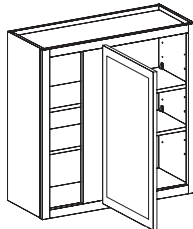

**2 Doors, 1 Adjustable Shelf**

BW3924	39"	10
BW4224	42"	10
BW4824	48"	11

Blind Corner Wall Upper  
1 Door, 1 Adjustable Shelf  
Can be pulled 4 1/2"

Blind Corner Wall Upper  
2 Doors, 1 Adjustable Shelf  
Can be pulled 4 1/2"

**30" High, 12" Deep Blind Corner Upper Cabinet**

**1 Door, 2 Adjustable Shelves**

BW2430	24"	7
BW2730	27"	8
BW3030	30"	9
BW3330	33"	9
BW3630	36"	10

**2 Doors, 2 Adjustable Shelves**

BW3930	39"	11
BW4230	42"	12
BW4530	45"	12
BW4830	48"	13

Blind Corner Wall Upper  
1 Door, 2 Adjustable Shelves  
Can be pulled 4 1/2"

Blind Corner Wall Upper  
2 Doors, 2 Adjustable Shelves  
Can be pulled 4 1/2"

**36" High, 12" Deep Blind Corner Upper Cabinet**

**1 Door, 2 Adjustable Shelves**

BW2436	24"	8
BW2736	27"	10
BW3036	30"	10
BW3336	33"	11
BW3636	36"	12

**2 Doors, 2 Adjustable Shelves**

BW3936	39"	13
BW4236	42"	14

Blind Corner Wall Upper  
1 Door, 2 Adjustable Shelves  
Can be pulled 4 1/2"