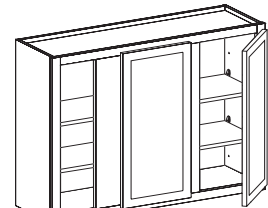

Blind Corner Wall Upper  
1 Door, 2 Adjustable Shelves  
Can be pulled 4 1/2"

Blind Corner Wall Upper  
2 Doors, 2 Adjustable Shelves  
Can be pulled 4 1/2"

**36" High, 12" Deep Blind Corner Upper Cabinet**

**1 Door, 2 Adjustable Shelves**

BW2436	24"	8
BW2736	27"	10
BW3036	30"	10
BW3336	33"	11
BW3636	36"	12

**2 Doors, 2 Adjustable Shelves**

BW3936	39"	13
BW4236	42"	14

Blind Corner Wall Upper  
1 Door, 2 Adjustable Shelves  
Can be pulled 4 1/2"

Blind Corner Wall Upper  
2 Doors, 2 Adjustable Shelves  
Can be pulled 4 1/2"

**42" High, 12" Deep Blind Corner Upper Cabinet**

**1 Door, 3 Adjustable Shelves**

BW2442	24"	10
BW2742	27"	11
BW3042	30"	12
BW3342	33"	13
BW3642	36"	14