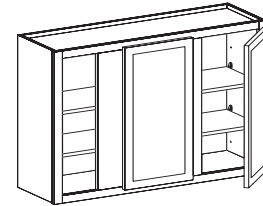

Blind Wall Upper, 2 Doors, no middle shelf  
Can be pulled 4 1/2"

**24" & 24 1/2" High, 12" Deep Blind Corner Upper Cabinet**

**1 Door, 1 Adjustable Shelf**

BW2424	24"	6	
BW2724	27"	7	<i>F/O = 24" High</i>
BW3024	30"	7	<i>S/O = 24 1/2" High</i>
BW3624	36"	8	

**2 Doors, 1 Adjustable Shelf**

BW3924	39"	10
BW4224	42"	10
BW4824	48"	11

Blind Corner Wall Upper  
1 Door, 1 Adjustable Shelf  
Can be pulled 4 1/2"

Blind Corner Wall Upper  
2 Doors, 1 Adjustable Shelf  
Can be pulled 4 1/2"

**30" High, 12" Deep Blind Corner Upper Cabinet**

**1 Door, 2 Adjustable Shelves**

BW2430	24"	7
BW2730	27"	8
BW3030	30"	9
BW3330	33"	9
BW3630	36"	10

**2 Doors, 2 Adjustable Shelves**

BW3930	39"	11
BW4230	42"	12
BW4530	45"	12
BW4830	48"	13

Blind Corner Wall Upper  
1 Door, 2 Adjustable Shelves  
Can be pulled 4 1/2"

Blind Corner Wall Upper  
2 Doors, 2 Adjustable Shelves  
Can be pulled 4 1/2"

**36" High, 12" Deep Blind Corner Upper Cabinet**