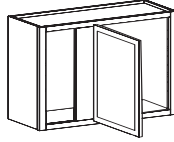

**18" High, 12" Deep Blind Corner Upper Cabinet**

**1 Door, No Shelf**

BW2418	24"	4
BW3018	30"	5
BW3618	36"	6

**2 Doors, No Shelf**

BW4218	42"	7
BW4818	48"	8

Blind Wall Upper, 1 Door, no middle shelf  
Can be pulled 4 1/2"

Blind Wall Upper, 2 Doors, no middle shelf  
Can be pulled 4 1/2"

**24" & 24 1/2" High, 12" Deep Blind Corner Upper Cabinet**

**1 Door, 1 Adjustable Shelf**

BW2424	24"	6	
BW2724	27"	7	<i>F/O = 24" High</i>
BW3024	30"	7	<i>S/O = 24 1/2" High</i>
BW3624	36"	8	

**2 Doors, 1 Adjustable Shelf**

BW3924	39"	10
BW4224	42"	10
BW4824	48"	11

Blind Corner Wall Upper  
1 Door, 1 Adjustable Shelf  
Can be pulled 4 1/2"

Blind Corner Wall Upper  
2 Doors, 1 Adjustable Shelf  
Can be pulled 4 1/2"