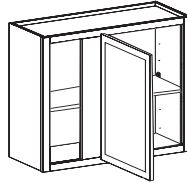

**18" High, 12" Deep Blind Corner Upper Cabinet**

**1 Door, No Shelf**

BW2418	24"	4
BW3018	30"	5
BW3618	36"	6

**2 Doors, No Shelf**

BW4218	42"	7
BW4818	48"	8

Blind Wall Upper, 1 Door, no middle shelf  
Can be pulled 4 1/2"

Blind Wall Upper, 2 Doors, no middle shelf  
Can be pulled 4 1/2"

**24" & 24 1/2" High, 12" Deep Blind Corner Upper Cabinet**

**1 Door, 1 Adjustable Shelf**

BW2424	24"	6	
BW2724	27"	7	<i>F/O = 24" High</i>
BW3024	30"	7	<i>S/O = 24 1/2" High</i>
BW3624	36"	8	

**2 Doors, 1 Adjustable Shelf**

BW3924	39"	10
BW4224	42"	10
BW4824	48"	11

Blind Corner Wall Upper  
1 Door, 1 Adjustable Shelf  
Can be pulled 4 1/2"

Blind Corner Wall Upper  
2 Doors, 1 Adjustable Shelf  
Can be pulled 4 1/2"

**30" High, 12" Deep Blind Corner Upper Cabinet**

**1 Door, 2 Adjustable Shelves**

BW2430	24"	7
BW2730	27"	8
BW3030	30"	9
BW3330	33"	9
BW3630	36"	10

**2 Doors, 2 Adjustable Shelves**

BW3930	39"	11
BW4230	42"	12
BW4530	45"	12
BW4830	48"	13