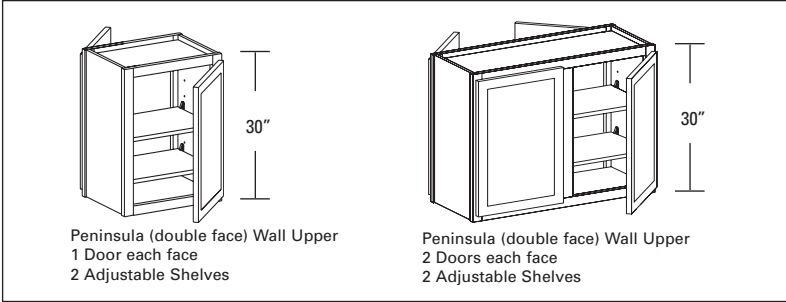

12" High, 12" Deep Peninsula Wall Cabinet
 Double Face, 2 Doors Each Face
 No Middle Shelf
 PW3612 36" 6

18" High, 12" Deep Peninsula Wall Cabinet
 Double Face, 1 Door Each Face
 1 Adjustable Shelf
 PW2418 24" 5
 2 Doors Each Face,
 1 Adjustable Shelf
 PW2718 27" 5
 PW3018 30" 5
 PW3618 36" 6
 PW4218 42" 7
 PW4818 48" 8

24" & 24 1/2" High, 12" Deep Peninsula Wall Cabinet
 Double Face, 1 Door Each Face
 1 Adjustable Shelf
 PW1824 18" 5 *F/O = 24" High*
 PW2424 24" 7 *S/O = 24 1/2" High*
 2 Doors Each Face,
 1 Adjustable Shelf
 PW2724 27" 8
 PW3024 30" 9
 PW3624 36" 10
 PW4224 42" 10
 PW4824 48" 13

30" High, 12" Deep Peninsula Wall Cabinet
 Double Face, 1 Door Each Face
 2 Adjustable Shelves
 PW1830 18" 5
 PW2430 24" 7
 2 Doors Each Face,
 2 Adjustable Shelves
 PW2730 27" 8
 PW3030 30" 9
 PW3630 36" 10
 PW4230 42" 12
 PW4830 48" 13