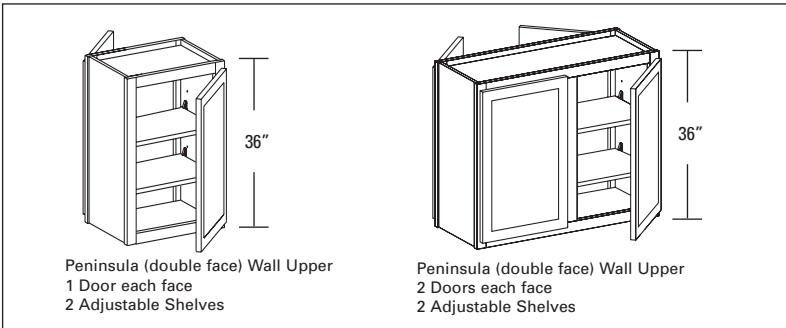

12" High, 12" Deep Peninsula Wall Cabinet
 Double Face, 2 Doors Each Face
 No Middle Shelf
 PW3612 36" 6

18" High, 12" Deep Peninsula Wall Cabinet
 Double Face, 1 Door Each Face
 1 Adjustable Shelf
 PW2418 24" 5
 2 Doors Each Face,
 1 Adjustable Shelf
 PW2718 27" 5
 PW3018 30" 5
 PW3618 36" 6
 PW4218 42" 7
 PW4818 48" 8

24" & 24 1/2" High, 12" Deep Peninsula Wall Cabinet
 Double Face, 1 Door Each Face
 1 Adjustable Shelf
 PW1824 18" 5 *F/O = 24" High*
 PW2424 24" 7 *S/O = 24 1/2" High*
 2 Doors Each Face,
 1 Adjustable Shelf
 PW2724 27" 8
 PW3024 30" 9
 PW3624 36" 10
 PW4224 42" 10
 PW4824 48" 13

30" High, 12" Deep Peninsula Wall Cabinet
 Double Face, 1 Door Each Face
 2 Adjustable Shelves
 PW1830 18" 5
 PW2430 24" 7
 2 Doors Each Face,
 2 Adjustable Shelves
 PW2730 27" 8
 PW3030 30" 9
 PW3630 36" 10
 PW4230 42" 12
 PW4830 48" 13