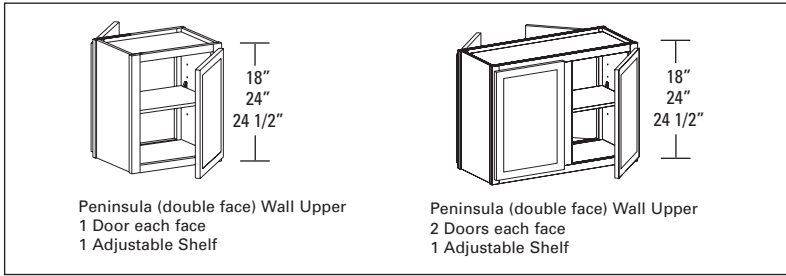

12" High, 12" Deep Peninsula Wall Cabinet
 Double Face, 2 Doors Each Face
 No Middle Shelf
 PW3612 36" 6

18" High, 12" Deep Peninsula Wall Cabinet
 Double Face, 1 Door Each Face
 1 Adjustable Shelf
 PW2418 24" 5
 2 Doors Each Face,
 1 Adjustable Shelf
 PW2718 27" 5
 PW3018 30" 5
 PW3618 36" 6
 PW4218 42" 7
 PW4818 48" 8

24" & 24 1/2" High, 12" Deep Peninsula Wall Cabinet
 Double Face, 1 Door Each Face
 1 Adjustable Shelf
 PW1824 18" 5 *F/O = 24" High*
 PW2424 24" 7 *S/O = 24 1/2" High*
 2 Doors Each Face,
 1 Adjustable Shelf
 PW2724 27" 8
 PW3024 30" 9
 PW3624 36" 10
 PW4224 42" 10
 PW4824 48" 13

30" High, 12" Deep Peninsula Wall Cabinet
 Double Face, 1 Door Each Face
 2 Adjustable Shelves
 PW1830 18" 5
 PW2430 24" 7
 2 Doors Each Face,
 2 Adjustable Shelves
 PW2730 27" 8
 PW3030 30" 9
 PW3630 36" 10
 PW4230 42" 12
 PW4830 48" 13

36" High, 12" Deep Peninsula Wall Cabinet
 Double Face, 1 Door Each Face
 2 Adjustable Shelves
 PW1836 18" 6
 PW2436 24" 8
 2 Doors Each Face,
 2 Adjustable Shelves
 PW2736 27" 9
 PW3036 30" 10
 PW3636 36" 12
 PW4236 42" 14