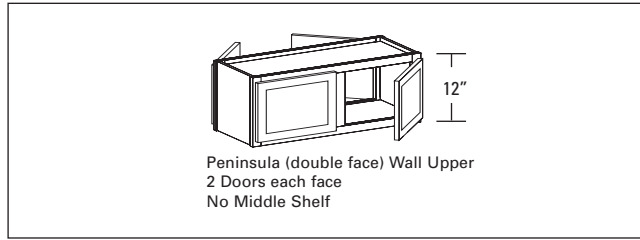

12" High, 12" Deep Peninsula Wall Cabinet
 Double Face, 2 Doors Each Face
 No Middle Shelf
 PW3612 36" 6

18" High, 12" Deep Peninsula Wall Cabinet
 Double Face, 1 Door Each Face
 1 Adjustable Shelf
 PW2418 24" 5
 2 Doors Each Face,
 1 Adjustable Shelf
 PW2718 27" 5
 PW3018 30" 5
 PW3618 36" 6
 PW4218 42" 7
 PW4818 48" 8

24" & 24 1/2" High, 12" Deep Peninsula Wall Cabinet
 Double Face, 1 Door Each Face
 1 Adjustable Shelf
 PW1824 18" 5 *F/O = 24" High*
 PW2424 24" 7 *S/O = 24 1/2" High*
 2 Doors Each Face,
 1 Adjustable Shelf
 PW2724 27" 8
 PW3024 30" 9
 PW3624 36" 10
 PW4224 42" 10
 PW4824 48" 13