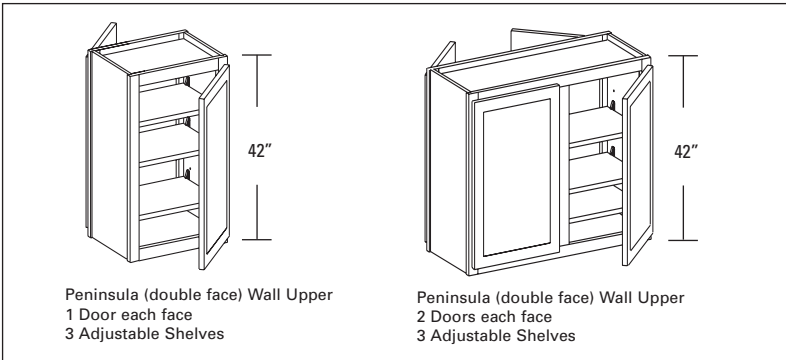

42" High, 12" Deep Peninsula Wall Cabinet
Double Face, 1 Door Each Face
PW1842 18" 7
PW2442 24" 10
2 Doors Each Face
PW2742 27" 12
PW3042 30" 12
PW3342 33" 14
PW3642 36" 14
PW4242 42" 16

24" Deep Corner Diagonal Peninsula Wall Upper Cabinets
See page 22