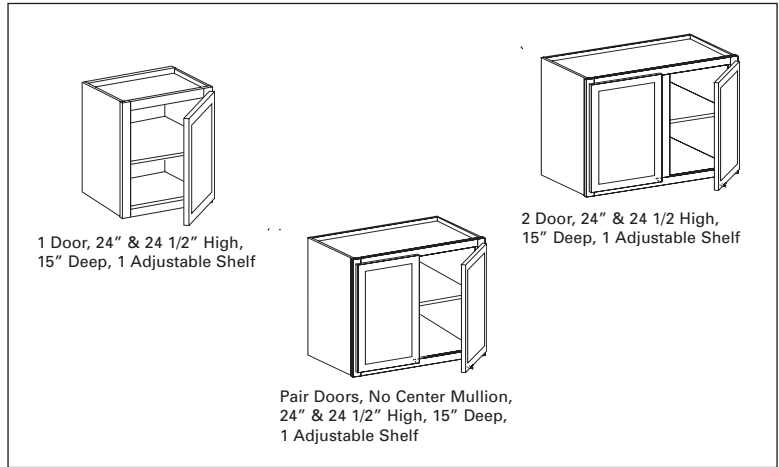

24 & 24 1/2" High, 15" Deep Wall Upper Cabinets

1 Door, 1 Adjustable Shelf *F/O = 24" High*
S/O = 24 1/2" High

W182415	18"	10
W242415	24"	12

Pair Doors, (No Center Mullion)

W242415PD	24"	12
-----------	-----	----

2 Doors, 1 Adjustable Shelf

W272415	27"	16
W302415	30"	18
W332415	33"	18
W362415	36"	20
W392415	39"	20
W422415	42"	22
W452415	45"	24
W482415	48"	26

30" High, 15" Deep Wall Upper Cabinets

1 Door, 2 Adjustable Shelves

W93015	9"	4
W123015	12"	6
W153015	15"	7
W183015	18"	7
W213015	21"	8
W243015	24"	10

2 Doors, 2 Adjustable Shelves

W273015	27"	11
W303015	30"	13
W333015	33"	13
W363015	36"	14
W393015	39"	15
W423015	42"	17
W453015	45"	17
W483015	48"	18