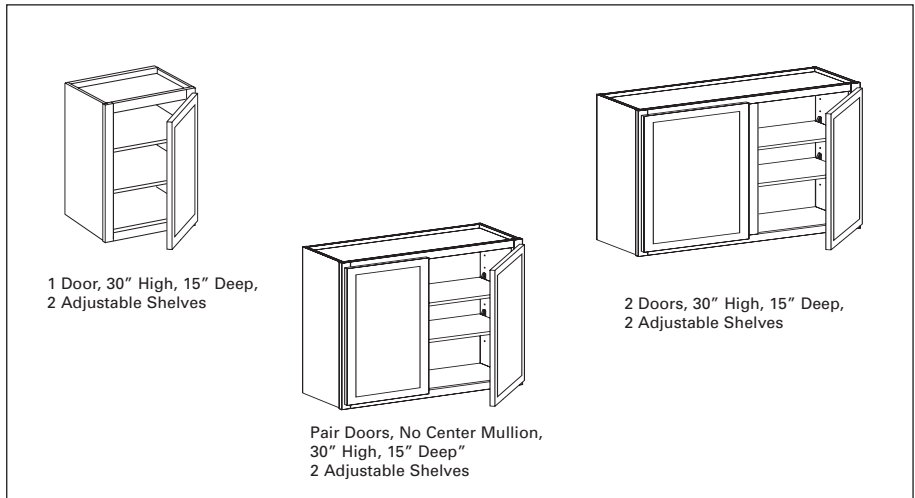

30" High, 15" Deep Wall Upper Cabinets

1 Door, 2 Adjustable Shelves

W93015	9"	4
W123015	12"	6
W153015	15"	7
W183015	18"	7
W213015	21"	8
W243015	24"	10

2 Doors, 2 Adjustable Shelves

W273015	27"	11
W303015	30"	13
W333015	33"	13
W363015	36"	14
W393015	39"	15
W423015	42"	17
W453015	45"	17
W483015	48"	18

Pair Doors, No Center Mullion

W243015PD	24"	10
W333015PD	33"	13